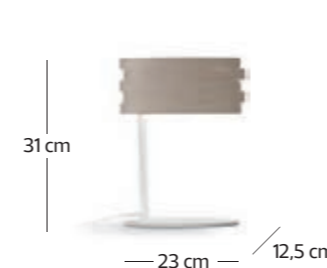

LAMPADE DA TAVOLO / TABLE LAMPS

art. Ri_giro LP
1 x max 42 W
E14

IP 20