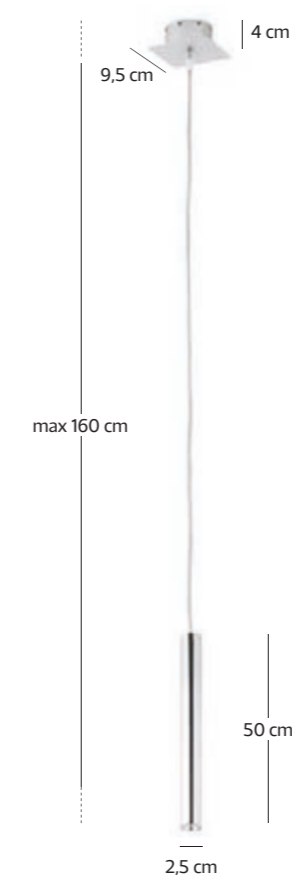

Stiled

LAMPADE SOSPESSE / SUSPENSION LAMPS

art. Stiled A 42
lampada da parete / wall lamp

art. Stiled S 80
LED 3 W Lente 60° 3000 K
160 lm - Driver incluso / Driver included

IP 40   

art. Stiled S 50
LED 3 W Lente 60° 3000 K
160 lm - Driver incluso / Driver included