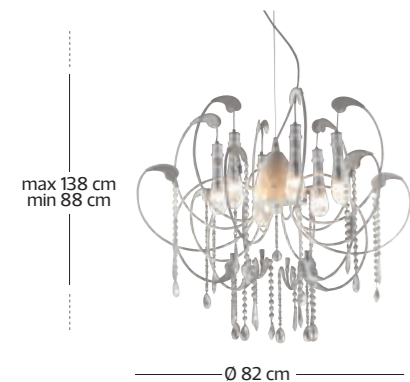

Starry

design Andrea Bravi

LAMPADE SOSPESE / SUSPENSION LAMPS

art. Starry 5386 (6 luci / 6 lights)
6 x max 40 W G9
12 LED 1,5 W G4

IP 20 CE F