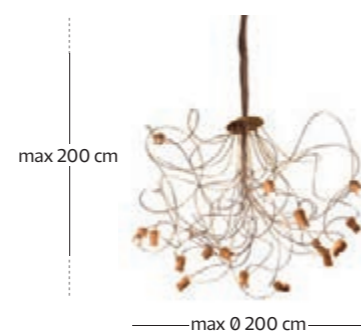

art. WineLed S18
LED 18x1,2 W 3000 K
18x120 lm - Driver incluso / Driver included
150 cm cavo 250 cm

IP 20