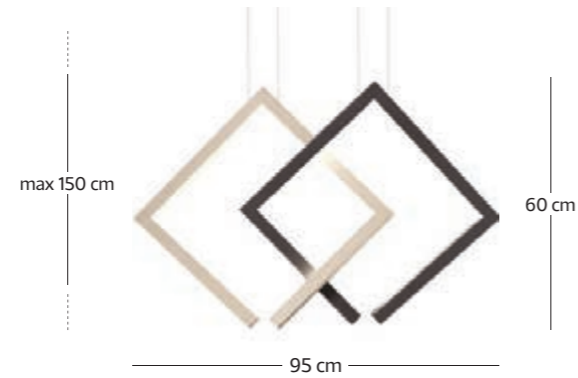

art. Ri_quadro T
lampada da terra / floor lamp

Ri_quadro

design Aldo Bruno e Arianna Teardo

LAMPADE SOSPESE / SUSPENSION LAMPS

art. Ri_quadro S1
LED 2500 LM 21 W 3000 K

IP 40

art. Ri_quadro S2
LED 5000 LM 42 W 3000 K