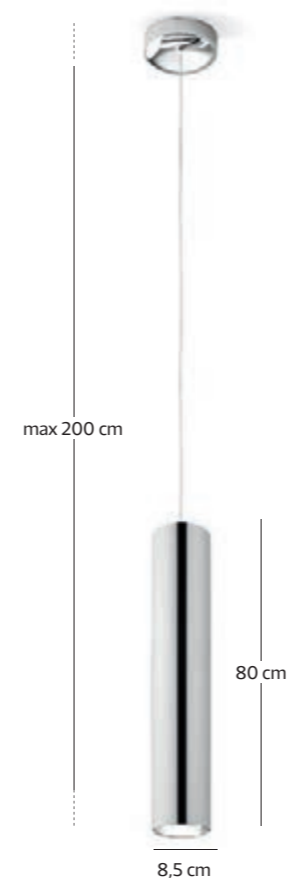

LAMPADE SOSPESE / SUSPENSION LAMPS

art. Planet S 80
1 x GU. 10 Max 50 W

IP 20