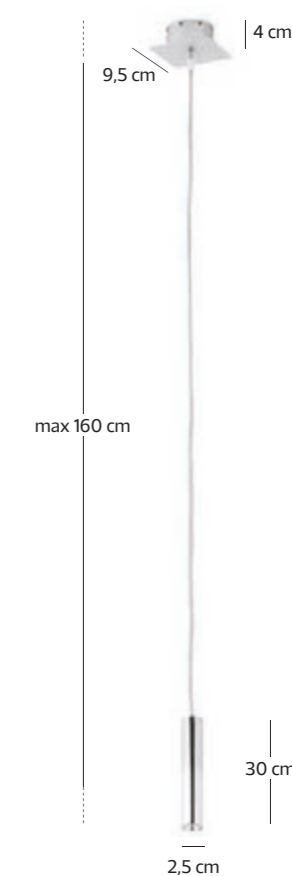

art. Stiled S 30
LED 3 W Lente 60° 3000 K
160 lm - Driver incluso / Driver included

IP 40