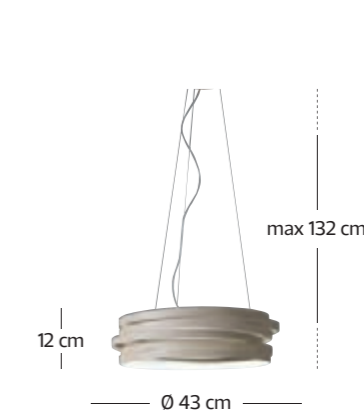

LAMPADE SOSPESE / SUSPENSION LAMPS

art. Ri_giro S60
3 x max 42 W
E27

IP 20

art. Ri_giro S60 LED
LED 1 x 2100 LM 12,6 W 3000 K
driver dimmerabile incluso
dimnable driver included

IP 41

art. Ri_giro S40
2 x max 42 W
E27