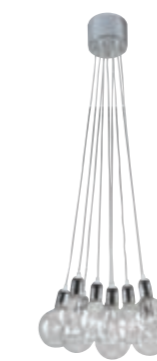

art. Bolle BLL S9
IP 20