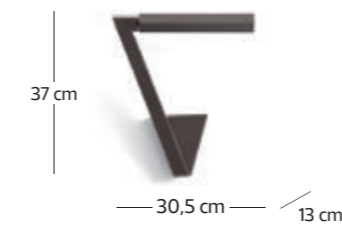

LAMPADE DA PARETE / WALL LAMPS

art. Ri_quadro A7
LED 2x600 LM 9 W 3000 K