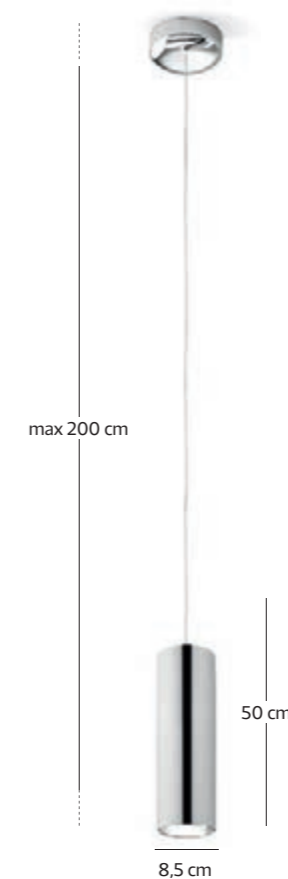

IP 40   

art. Stiled S 30
LED 3 W Lente 60° 3000 K
160 lm - Driver incluso / Driver included

IP 40   

LAMPADE DA PARETE / WALL LAMPS

art. Stiled A 42
LED 7,5 W 3000 K
400 lm - Driver incluso / Driver included

IP 40   

art. Stiled FS 1
LED 3W 3000 K
1 x 400 lm - Driver incluso / Driver included

IP 41   

FINITURE STRUTTURA / FRAME FINISHES

CR
CROMO

NO
NERO OPACO

art. Planet S 30/50/80
lampada sospesa / suspension lamp

Art. Planet P 10/30/50/80
lampada sospesa / suspension lamp

LAMPADE SOSPESE / SUSPENSION LAMPS

art. Planet S 80
1 x GU. 10 Max 50 W

IP 20   

art. Planet S 50
1 x GU. 10 Max 50 W

IP 20   

art. Planet S 30
1 x GU. 10 Max 30 W