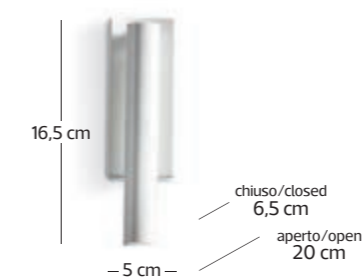

art. Stiled FS 1
LED 3W 3000 K
1 x 400 lm - Driver incluso / Driver included

IP 41

FINITURE STRUTTURA / FRAME FINISHES