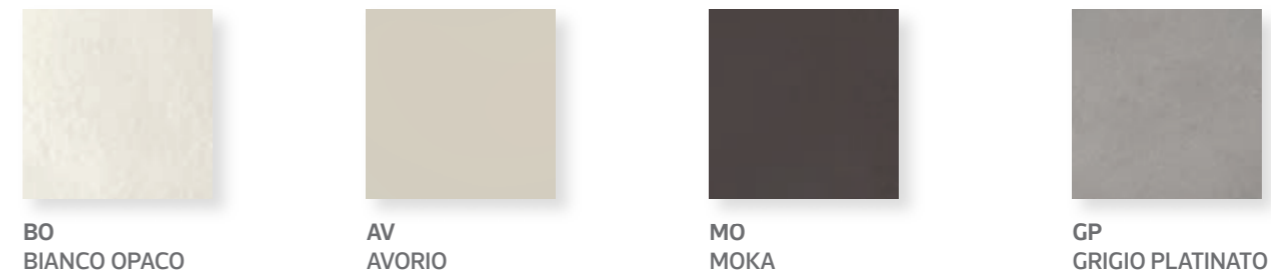

FINITURE STRUTTURA / FRAME FINISHES