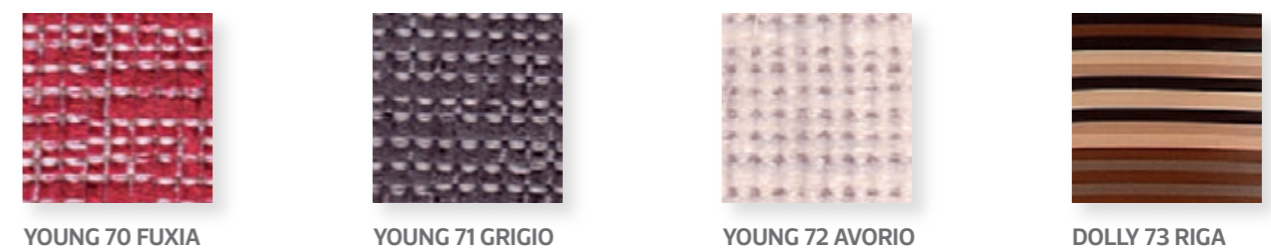

FINITURE DIFFUSORE / DIFFUSER FINISH