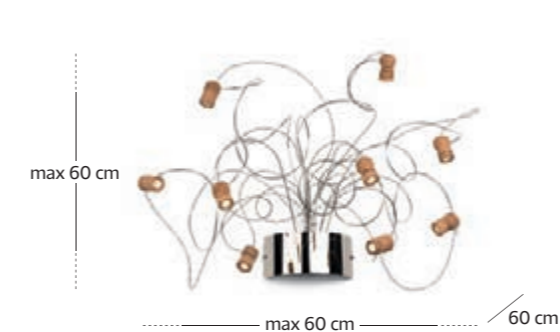

LAMPADE DA PARETE / WALL LAMPS

art. WineLed A9
LED 9x1,2 W 3000 K
9x120 lm - Driver incluso / Driver included
100 cm / 80 cm

IP 20