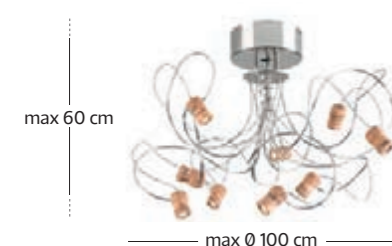

IP 20

LAMPADE DA PARETE / WALL LAMPS

art. WineLed A9
LED 9x1,2 W 3000 K
9x120 lm - Driver incluso / Driver included
100 cm / 80 cm

IP 20

LAMPADE SOSPESE / SUSPENSION LAMPS

art. WineLed PL9
LED 9x1,2 W 3000 K
9x120 lm - Driver incluso / Driver included
100 cm cavo 80 cm