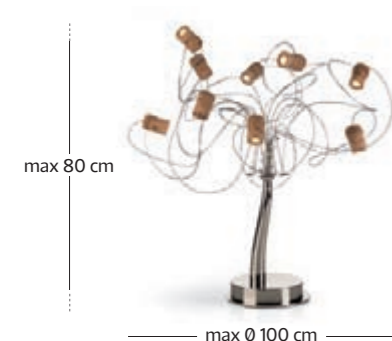

LAMPADE DA TAVOLO / TABLE LAMPS

art. WineLed PL9
LED 9x1,2 W 3000 K
9x120 lm - Driver incluso / Driver included
80 cm

IP 20

DIFFUSORI / DIFFUSERS

TAPPO IN SUGHERO / CORK

FINITURE STRUTTURA / FRAME FINISHES

BA
BRONZO ARIA

NK
NIKEL