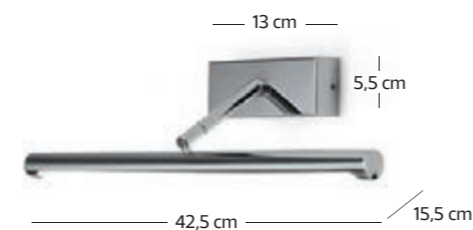

LAMPADE DA PARETE / WALL LAMPS

art. Stiled A 42
LED 7,5 W 3000 K
400 lm - Driver incluso / Driver included

IP 40