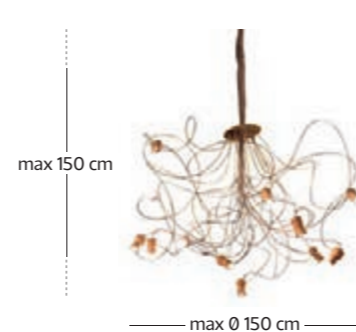

art. WineLed S12
LED 12x1,2 W 3000 K
12x120 lm - Driver incluso / Driver included
100 cm cavo 150 cm

IP 20