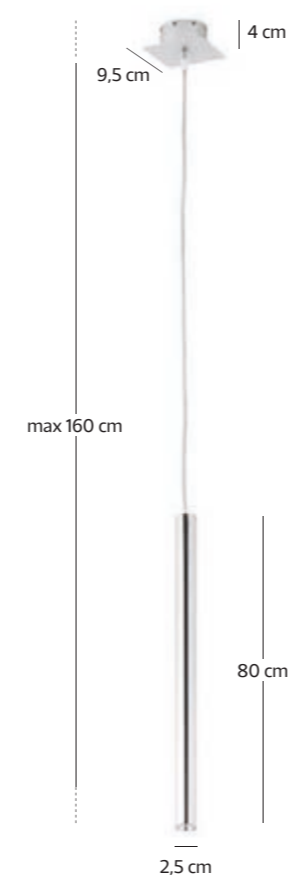

art. Stiled S 80
LED 3 W Lente 60° 3000 K
160 lm - Driver incluso / Driver included

IP 40