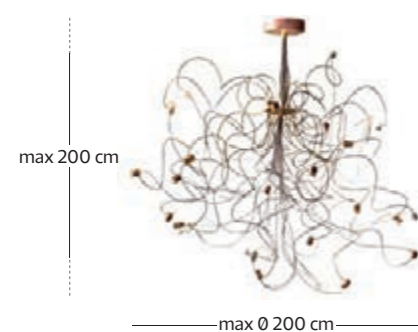

art. WineLed A9
lampada da parete / wall lamp

art. WineLed LM9
lampada da tavolo / table lamp

WineLed

LAMPADE SOSPESE / SUSPENSION LAMPS

art. WineLed S27
LED 27x1,2 W 3000 K
27x120 lm - Driver incluso / Driver included
150 cm cavo 250 cm