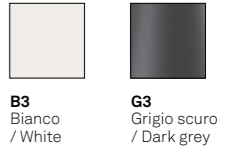

Bottom

Bottom wall amp
→ **LD0232G3**