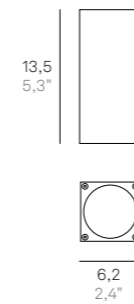

Soffitto / Ceiling

LL0129* **GU10**

220-240V | 50-60Hz | 15W | **IP54**

Finiture disponibili / Available finishes

B3 Bianco / White
G3 Grigio scuro / Dark grey
R3 Corten / Corten