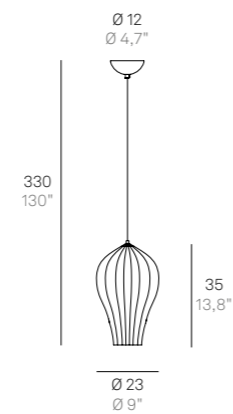

LBR31*	E27

220-240V | 50-60Hz | 1x70W | **IP20**

Finiture disponibili / Available finishes

01	Trasparente / Clear
09	Fumé / Grey
20	Laguna / Lagoon
21	Bluino / Light blue

Rosone incluso
Canopy included