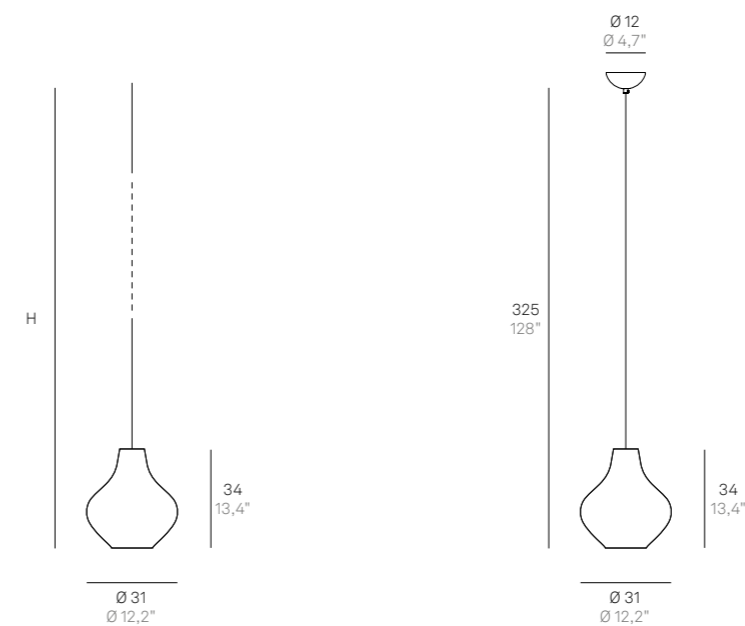

Sixties

01
Bianco
/ White

Sospensione / Suspension

LSX01* H 157cm / 62" **E27**
LSX11* H 327cm / 129" **E27**
LSX21* H 527cm / 207" **E27**

220-240V | 50-60Hz | 1x70W | **IP20**

Finiture disponibili / Available finishes

01 Bianco / White

Elemento modulare - gruppo luce
Modular element - lamp component kit

Rosoni compatibili a pag 214
Compatible canopies at pag 214

LSX31* **E27**

220-240V | 50-60Hz | 1x70W | **IP20**

Finiture disponibili / Available finishes

01 Bianco / White

(*) Da completare con il codice della finitura colore / Complete with code of finish