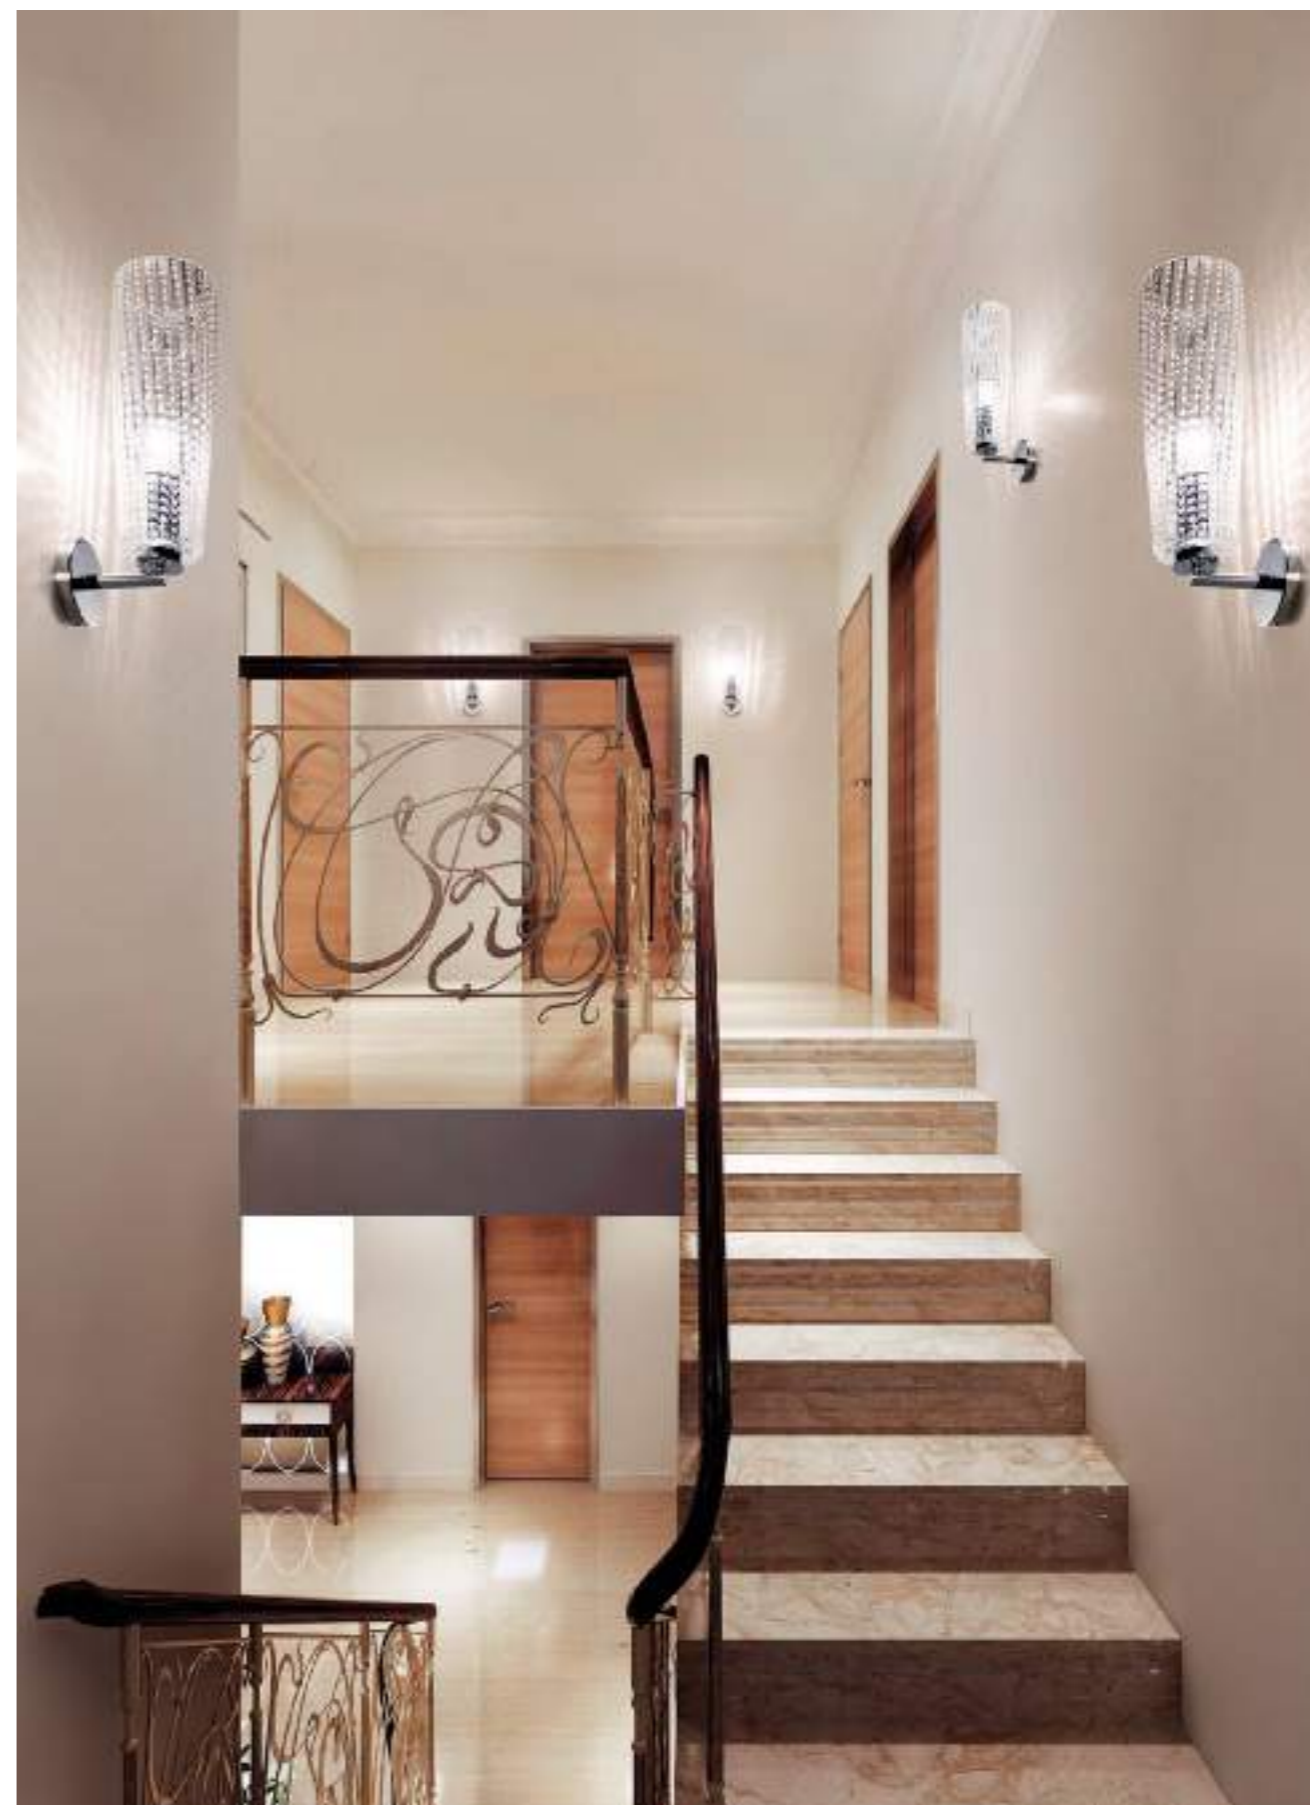

Wall, suspension, floor and table lamps with chromed metal frame and mouth-blown, handcrafted glass elements, available in various colors. White fabric lampshade. Customizable product, both in colors and finishes. The suspension version is designed also for modular use.