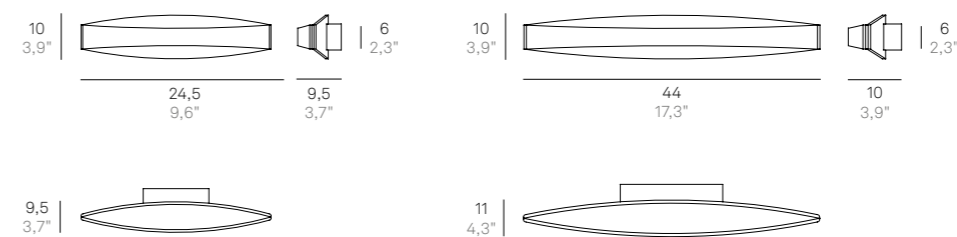

Parete / Wall

LD0080* LED

220-240V | 3000K | CRI>90 | 50-60Hz | 7,2W
| 609lm | beam angle 117° | **IP20**

Finiture disponibili / Available finishes
B3 Bianco / White

LD0081* LED

220-240V | 3000K | CRI>90 | 50-60Hz | 18W
| 1565lm | beam angle 58° | **IP20**

Finiture disponibili / Available finishes
B3 Bianco / White