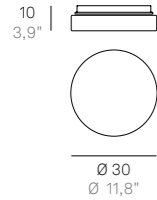

Drum

Parete-soffitto / Wall-ceiling

LED 2700-4000K su richiesta / on request

LL8701* **E27**

220-240V | 50-60Hz | 1x42W | **IP44**

Finiture disponibili / Available finishes
NE Trasparente / Clear

LD8701* **LED**

220-240V | 3000K | CRI>90 | 50-60Hz | 12,5W | 1350lm | beam angle 127° | **IP44**

Finiture disponibili / Available finishes
N3 Trasparente / Clear

LD870113* **LED TRIAC**

LD870123* **LED DALI**

LD870133* **LED WI-FI**

220-240V | 3000K | CRI>90 | 50-60Hz | 12,5W | 1350lm | beam angle 127° | **IP44**

Finiture disponibili / Available finishes
N3 Trasparente / Clear