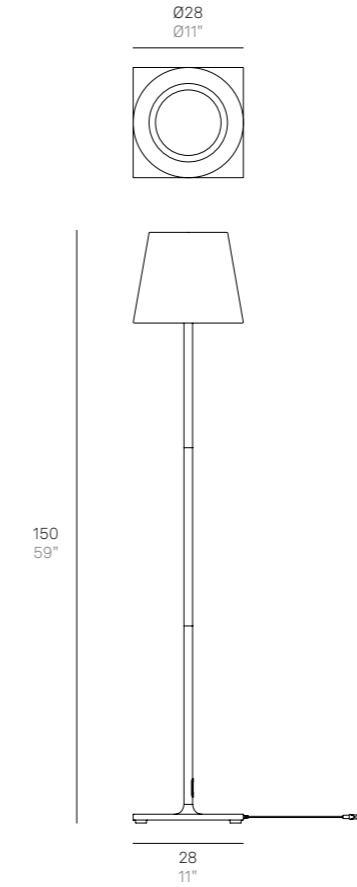

Terra / Floor

LL0360* E27

220-240V | 50-60Hz | 15W | **IP40**

Finiture disponibili / Available finishes

- **B3** Bianco / White
- **N3** Grigio scuro / Dark grey
- **R3** Corten / Corten