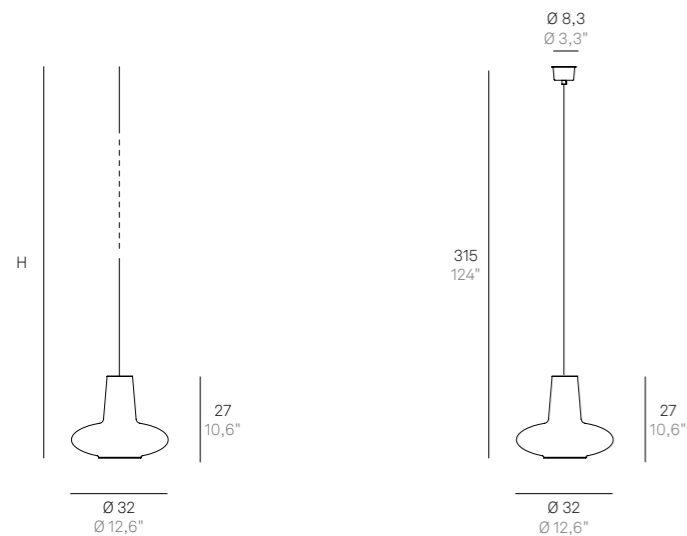

Sospensione / Suspension

LGL01*	H 153cm / 60"	E27
LGL11*	H 323cm / 127"	E27
LGL21*	H 523cm / 206"	E27

220-240V | 50-60Hz | 1x70W | **IP20**

Finiture disponibili / Available finishes

01	Trasparente / Clear
04	Ambra / Amber
05	Ametista / Amethyst
09	Fumé / Grey
20	Bluino / Light blue
21	Argento / Silver
22	Oro antico / Antique gold
23	Bronzo / Bronze
24	Oro rosa / Pink gold

Elemento modulare - gruppo luce

Modular element - lamp component kit

Rosoni compatibili a pag 214

Compatible canopies at pag 214

(*) Da completare con il codice della finitura colore / Complete with code of finish