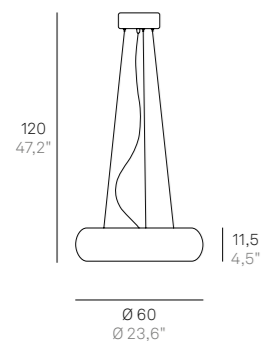

Sospensione / Suspension

LED 2700-4000K su richiesta / on request

LL121303* E27

220-240V | 50-60Hz | 3x42W | **IP20**

Finiture disponibili / Available finishes

B Bianco / White

LD121303* LED

220-240V | 3000K | CRI>90 | 50-60Hz | 29W | 3000lm | beam angle 116° | **IP20**

Finiture disponibili / Available finishes

B Bianco / White

LD124303* LED EMERGENCY (**)

220-240V | 3000K | CRI>90 | 50-60Hz | 5-29W | 3000lm | beam angle 116° | **IP20**

Finiture disponibili / Available finishes

B Bianco / White

LD121313* LED TRIAC

LD121323* LED DALI

LD121333* LED WI-FI

220-240V | 3000K | CRI>90 | 50-60Hz | 29W | 3000lm | beam angle 116° | **IP20**

Finiture disponibili / Available finishes

B Bianco / White