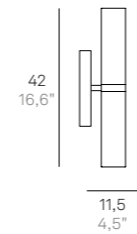

Parete-soffitto / Wall-ceiling

LD9521C3 LED

100-240V | 3000K | CRI>90 | 50-60Hz | 2x10W | 2x1068lm | beam angle 360° | **IP44**

Finiture disponibili / Available finishes
Cromo / Chrome