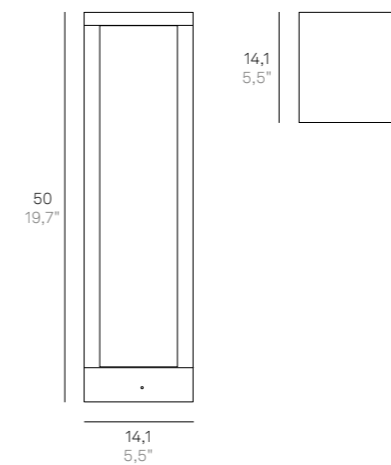

Paletto / Bollard

LD0254* LED

220-240V | 3000K | CRI>80 | 15,8W | 1590lm
| beam angle 100° | **IP65**

Finiture disponibili / Available finishes

G3 Grigio scuro / Dark grey
R3 Corten / Corten

Batteria compatibile a pag 211
Compatible battery at pag 211

Cod. **BAT04701906701900**

INCLUSO / INCLUDED

1. Metodo di fissaggio corretto: Lampada fissata su un plinto in cemento con piastra di ancoraggio e tirafondi.
1. Correct fixing procedure: Lamp fixed to a cement plinth with an anchor plate and anchor bolts.

Modalità di installazioni differenti da quelle illustrate sono da ritenersi non idonee.
Installation procedures other than those illustrated are considered unsuitable.

(*) Da completare con il codice della finitura colore / Complete with code of finish