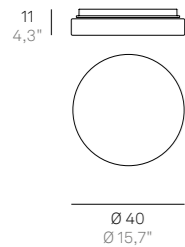

LL8911 **E27**

220-240V | 50-60Hz | 2x52W | **IP20**

Finiture disponibili / Available finishes
Bianco / White

LD891103 **LED**

220-240V | 3000K | CRI>90 | 50-60Hz |
18,5W | 2100lm | beam angle 122° | **IP20**

Finiture disponibili / Available finishes
Bianco / White

LD894103 **LED EMERGENCY (**)**

220-240V | 3000K | CRI>90 | 50-60Hz |
5-18,5W | 2100lm | beam angle 122° | **IP20**

Finiture disponibili / Available finishes
Bianco / White

LD891113 **LED TRIAC**

LD891123 **LED DALI**

LD891133 **LED WI-FI**

220-240V | 3000K | CRI>90 | 50-60Hz |
18,5W | 2100lm | beam angle 122° | **IP20**

Finiture disponibili / Available finishes
Bianco / White

Parete-soffitto / Wall-ceiling

LED 2700-4000K su richiesta / on request