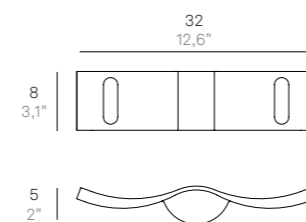

Parete / Wall

LD0820* LED TRIAC

220-240V | 3000K | CRI>90 | 50-60Hz | 11 + 6W | 932 + 466lm | beam angle 100° | **IP54**

Finiture disponibili / Available finishes

B3 Bianco / White
R3 Corten / Corten