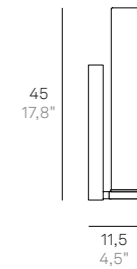

LD9517C3 LED

220-240V | 3000K | CRI>90 | 50-60Hz | 18W | 1624lm | beam angle 360° | **IP44**

Finiture disponibili / Available finishes
Cromo / Chrome