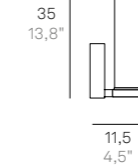

LD9515C3 LED

220-240V | 3000K | CRI>90 | 50-60Hz | 15,2W | 1663lm | beam angle 360° | **IP44**

Finiture disponibili / Available finishes
Cromo / Chrome