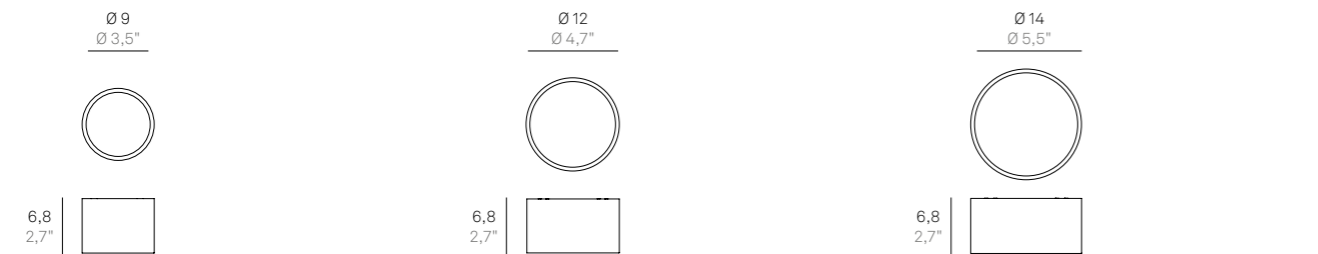

Mine

A3 Alluminio satinato / Aluminum
B3 Bianco / White
N3 Nero opaco / Black

Parete-soffitto / Wall-ceiling

LD0960* LED

200-240V | 3000K | CRI>90 | 50-60Hz | 6W | 640lm | beam angle 109° | **IP40**

Finiture disponibili / Available finishes

A3 Alluminio satinato / Aluminum
B3 Bianco / White
N3 Nero opaco / Black

LD0961* LED

200-240V | 3000K | CRI>90 | 50-60Hz | 10,5W | 1086lm | beam angle 111° | **IP40**

Finiture disponibili / Available finishes

A3 Alluminio satinato / Aluminum
B3 Bianco / White
N3 Nero opaco / Black

LD0962* LED

200-240V | 3000K | CRI>90 | 50-60Hz | 14W | 1146lm | beam angle 118° | **IP40**

Finiture disponibili / Available finishes

A3 Alluminio satinato / Aluminum
B3 Bianco / White
N3 Nero opaco / Black