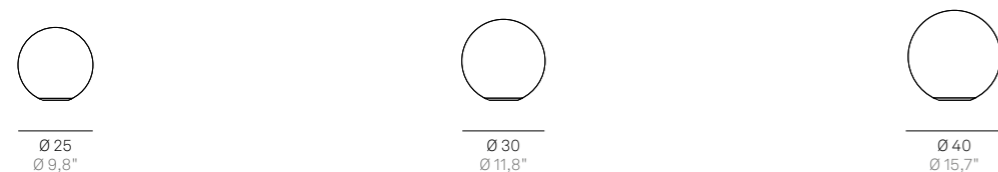

Tavolo / Table

LL4303* E27	LL4300* E27	LL4301* E27
220-240V | 50-60Hz | 1x52W | IP20	220-240V | 50-60Hz | 1x70W | IP20	220-240V | 50-60Hz | 1x70W | IP20
Finiture disponibili / Available finishes	Finiture disponibili / Available finishes	Finiture disponibili / Available finishes
B Bianco / White N Nero / Black	B Bianco / White N Nero / Black	B Bianco / White N Nero / Black

(*) Da completare con il codice della finitura colore / Complete with code of finish