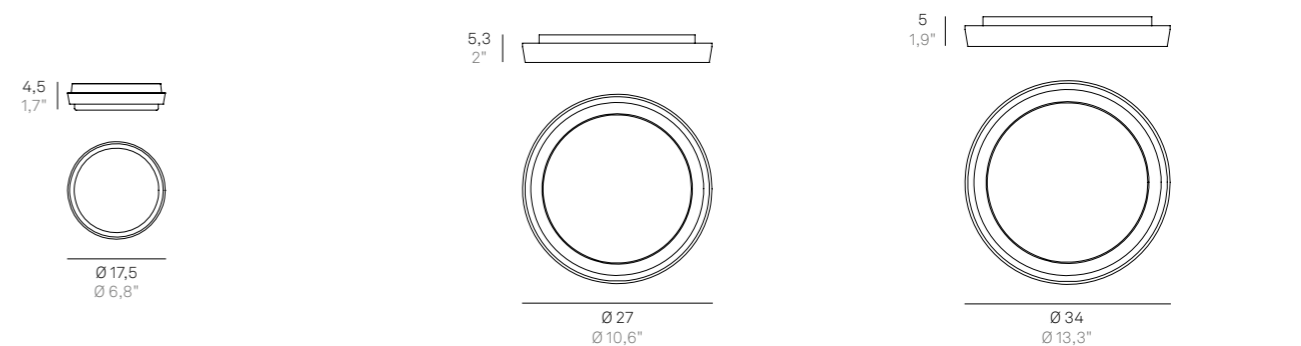

Alu

Parete-soffitto / Wall-ceiling

LD0130*	LED	LD0131*	LED	LD0132*	LED
220-240V | 3000K | CRI>80 | 50-60Hz | 10W | 1019lm | beam angle 120° | IP54		220-240V | 3000K | CRI>80 | 50-60Hz | 25W | 2935lm | beam angle 110° | IP54		220-240V | 3000K | CRI>80 | 50-60Hz | 30W | 3460lm | beam angle 110° | IP54	
Finiture disponibili / Available finishes		Finiture disponibili / Available finishes		Finiture disponibili / Available finishes	
B3 Bianco / White G3 Grigio scuro / Dark grey		B3 Bianco / White G3 Grigio scuro / Dark grey		B3 Bianco / White G3 Grigio scuro / Dark grey