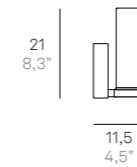

Parete / Wall

LD9511C3 LED

100-240V | 3000K | CRI>90 | 50-60Hz | 9,4W | 1066lm | beam angle 360° | **IP44**

Finiture disponibili / Available finishes
Cromo / Chrome