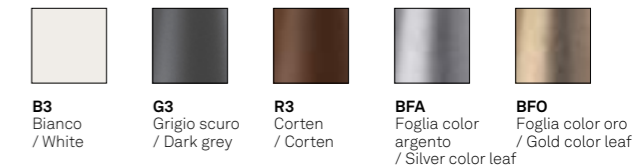

Cubetto

Modelli per uso interno a pagina 46
For Riga indoor use, see page 46

Lampada da parete con struttura in pressofusione di alluminio verniciato nei colori bianco opaco, grigio scuro o corten e diffusore in policarbonato trasparente. L'elevato grado di protezione (IP54) rende il prodotto adatto all'uso esterno ed interno. Provvista di regolazione meccanica indipendente del fascio luminoso sia sopra che sotto; cover personalizzabile con colori a richiesta.

Wall lamp with a matt white, dark grey or corten painted die-cast aluminium frame and a transparent polycarbonate diffuser. The high IP rating (IP54) makes the lamp ideal for indoor and outdoor use. It has independent control of the beam of light above and below; the color of the cover can be customised on request.

Cubetto

Parete / Wall

LD0052* LED

220-240V | 3000K | CRI>90 | 50-60Hz | 6,5W | 638lm | beam angle 58° | **IP54**

Finiture disponibili / Available finishes

B3	Bianco / White
G3	Grigio scuro / Dark grey
R3	Corten / Corten
BFA	Foglia color argento / Silver color leaf
BFO	Foglia color oro / Gold color leaf

AVVERTENZE / REMARKS

Le lampade con finitura foglia color oro e foglia color argento non sono adatte per uso esterno.
The lamps with gold color leaf and silver color leaf are not suitable for outdoor use.

(*) Da completare con il codice della finitura colore / Complete with code of finish