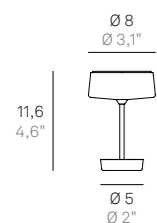

Parete-soffitto / Wall-ceiling

LD1012* LED

220-240V | 2700K | CRI>90 | 50-60Hz | 4W | 390lm | beam angle 118° | **IP20**

Finiture disponibili / Available finishes

- **B3** Bianco / White
- **N3** Nero opaco / Black
- **R3** Corten / Corten