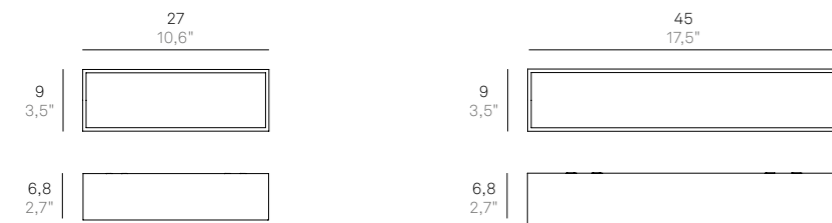

Parete-soffitto / Wall-ceiling