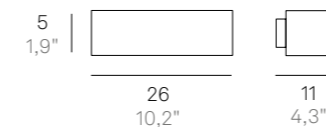

Cip

B3
Bianco
/ White

Parete / Wall

LD0061* **LED TRIAC**

220-240V | 3000K | CRI>90 | 50-60Hz |
12,5W | 1290lm | beam angle 100° | **IP20**

Finiture disponibili / Available finishes

B3 Bianco / White