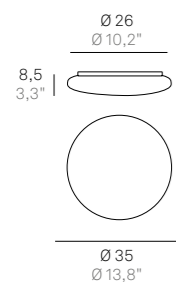

Mentos

B
Bianco
/ White

Parete-soffitto / Wall-ceiling

LED 2700-4000K su richiesta / on request

LD110203* **LED**

220-240V | 3000K | CRI>90 | 50-60Hz | 18,5W | 2100lm | beam angle 122° | **IP20**

Finiture disponibili / Available finishes
B Bianco / White

LD110234* **LED TRIAC**

LD110235* **LED DALI**

LD110236* **LED WI-FI**

220-240V | 3000K | CRI>90 | 50-60Hz | 18,5W | 2100lm | beam angle 122° | **IP20**

Finiture disponibili / Available finishes
B Bianco / White