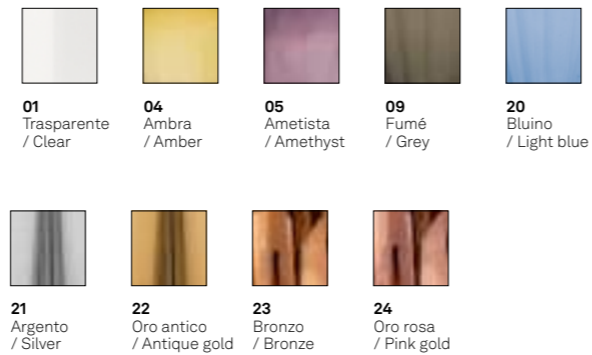

Giulietta

Sospensione / Suspension

LGL01*	H 153cm / 60"	E27
LGL11*	H 323cm / 127"	E27
LGL21*	H 523cm / 206"	E27

220-240V | 50-60Hz | 1x70W | **IP20**

Finiture disponibili / Available finishes

01	Trasparente / Clear
04	Ambra / Amber
05	Ametista / Amethyst
09	Fumé / Grey
20	Bluino / Light blue
21	Argento / Silver
22	Oro antico / Antique gold
23	Bronzo / Bronze
24	Oro rosa / Pink gold

Elemento modulare - gruppo luce

Modular element - lamp component kit

Rosoni compatibili a pag 214

Compatible canopies at pag 214

(*) Da completare con il codice della finitura colore / Complete with code of finish

Romeo

Sospensione / Suspension

LRM01*	H 153cm / 60"	E27
LRM11*	H 323cm / 127"	E27
LRM21*	H 523cm / 206"	E27

220-240V | 50-60Hz | 1x70W | **IP20**

Finiture disponibili / Available finishes

01	Trasparente / Clear
04	Ambra / Amber
05	Ametista / Amethyst
09	Fumé / Grey
20	Bluino / Light blue
21	Argento / Silver
22	Oro antico / Antique gold
23	Bronzo / Bronze
24	Oro rosa / Pink gold

Elemento modulare - gruppo luce

Modular element - lamp component kit

Rosoni compatibili a pag 214

Compatible canopies at pag 214

(*) Da completare con il codice della finitura colore / Complete with code of finish