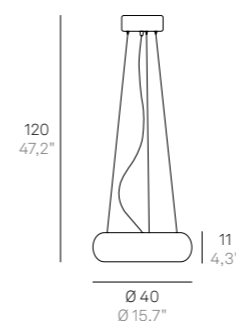

Treviso

B
Bianco
/ White

Sospensione / Suspension

LED 2700-4000K su richiesta / on request

LL121103* **E27**

220-240V | 50-60Hz | 1x42W | **IP20**

Finiture disponibili / Available finishes

B Bianco / White

LD121103* **LED**

220-240V | 3000K | CRI>90 | 50-60Hz |
12,5W | 1350lm | beam angle 116° | **IP20**

Finiture disponibili / Available finishes

B Bianco / White

LD121113* **LED TRIAC**

LD121123* **LED DALI**

LD121133* **LED WI-FI**

220-240V | 3000K | CRI>90 | 50-60Hz |
12,5W | 1350lm | beam angle 116° | **IP20**

Finiture disponibili / Available finishes

B Bianco / White