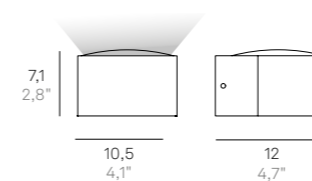

Parete / Wall

Mono emissione
Uplight or downlight

LD0751* LED

220-240V | 3000K | CRI>80 | 50-60Hz | 6W | 545lm | beam angle 100° | IP65

Finiture disponibili / Available finishes

B3 Bianco / White
G3 Grigio scuro / Dark grey

Bi emissione
Uplight and downlight