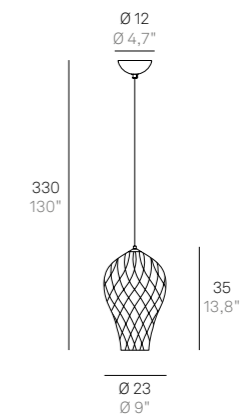

LBB31*	E27

220-240V | 50-60Hz | 1x70W | **IP20**

Finiture disponibili / Available finishes

01	Trasparente / Clear
09	Fumé / Grey
20	Laguna / Lagoon
21	Bluino / Light blue

Rosone incluso
Canopy included