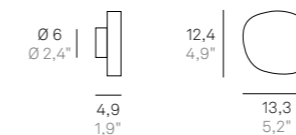

Parete / Wall

LD0480* LED

220-240V | 3000K | CRI>80 | 7W | 890lm | beam angle 90° | **IP54**

Finiture disponibili / Available finishes

G3 Grigio scuro / Dark grey
R3 Corten / Corten