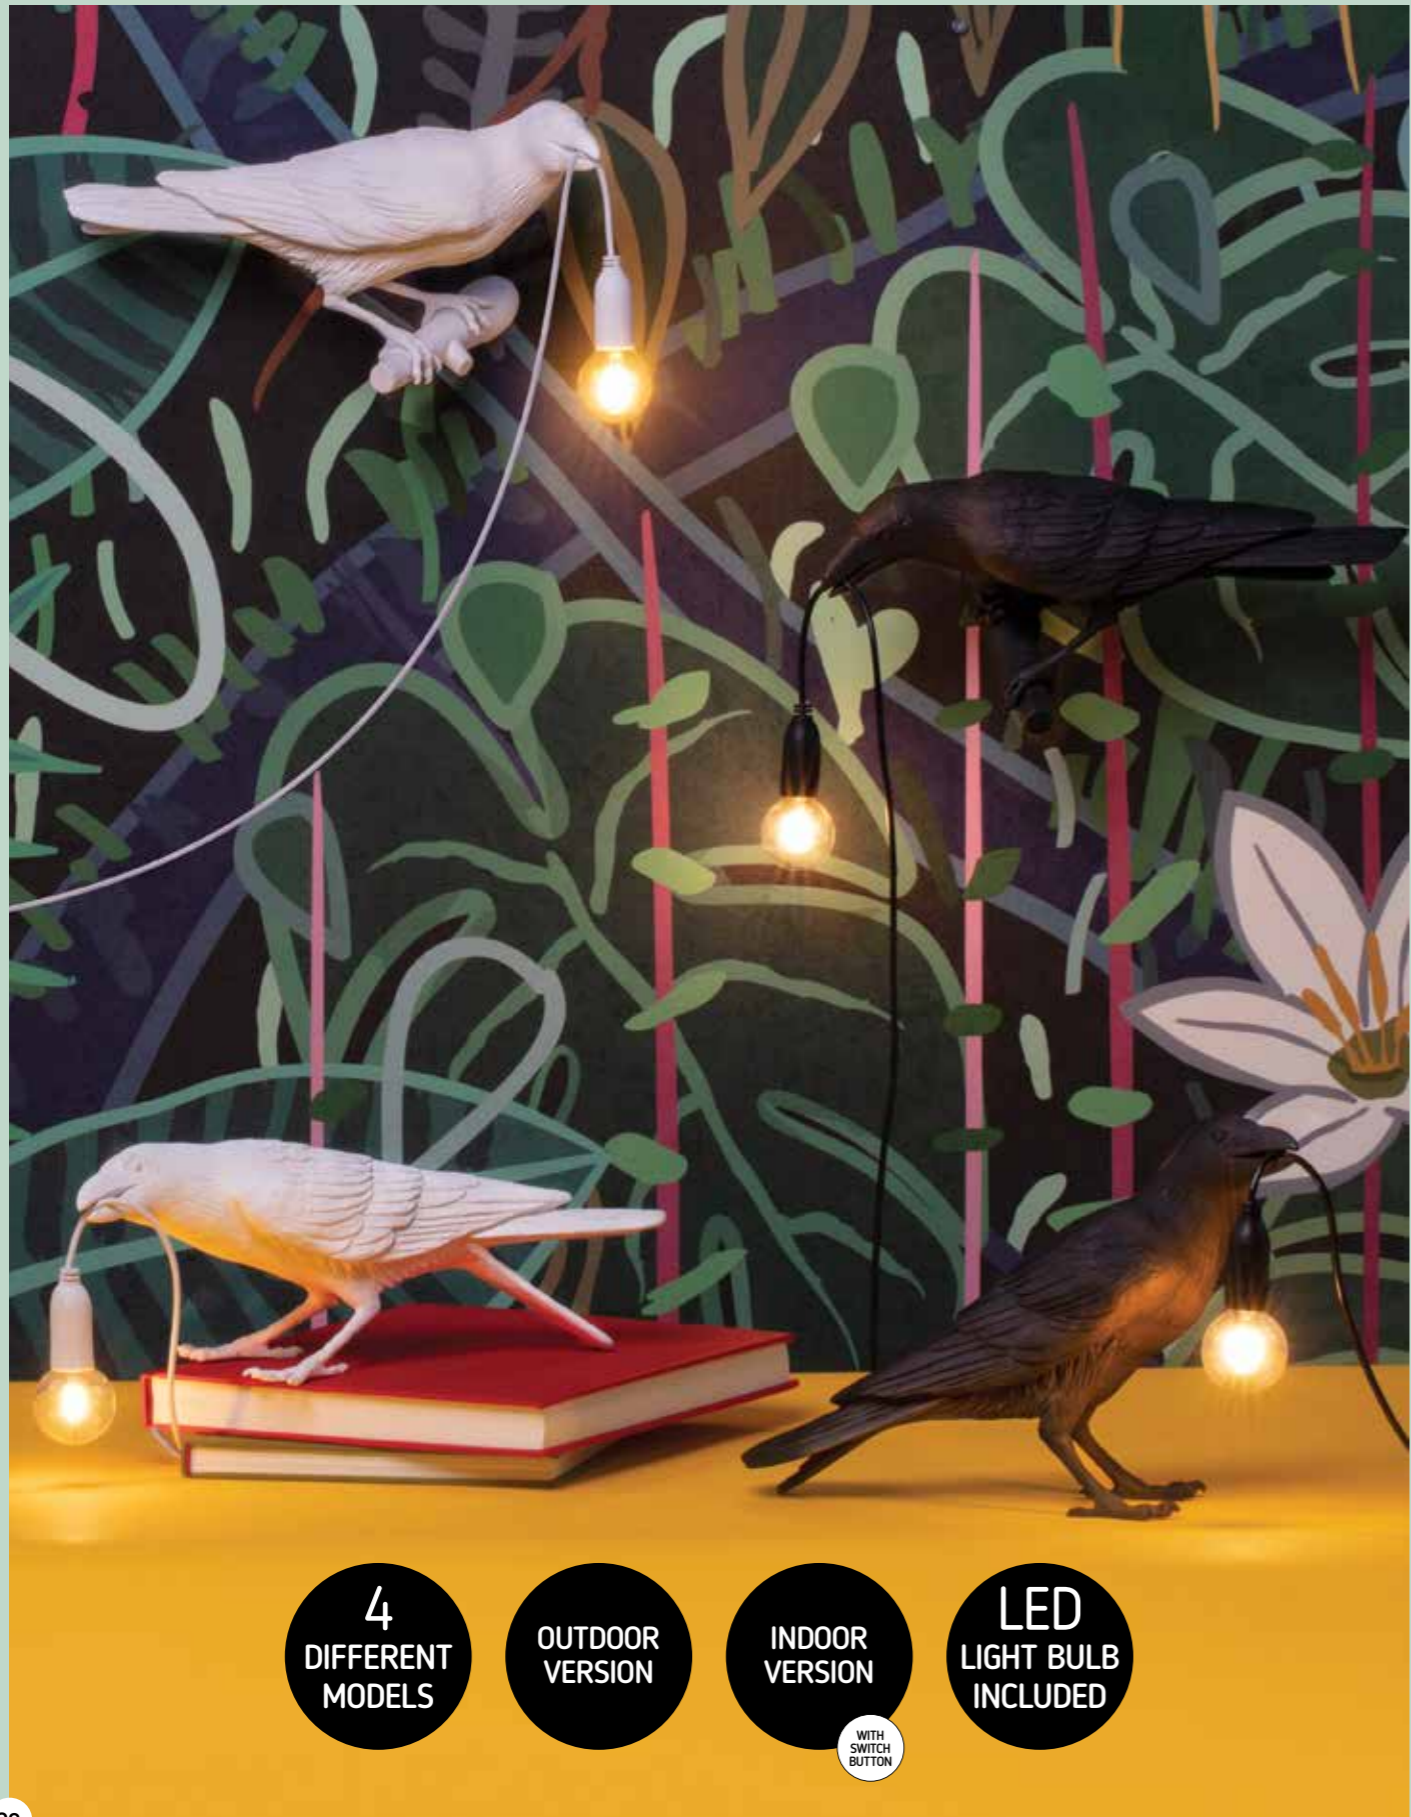

4
DIFFERENT
MODELS

OUTDOOR
VERSION

INDOOR
VERSION

WITH
SWITCH
BUTTON

LED
LIGHT BULB
INCLUDED

BIRD LAMP

DESIGN: MARCANTONIO | MATERIAL: RESIN

Light up your room with a little help of a feathered friend.

Just like in a fairy tale, four clever ravens shed some light for you to find your own way. These kind and quirky birds are made out of resin in two color variations, designed by Marcantonio in four different poses.