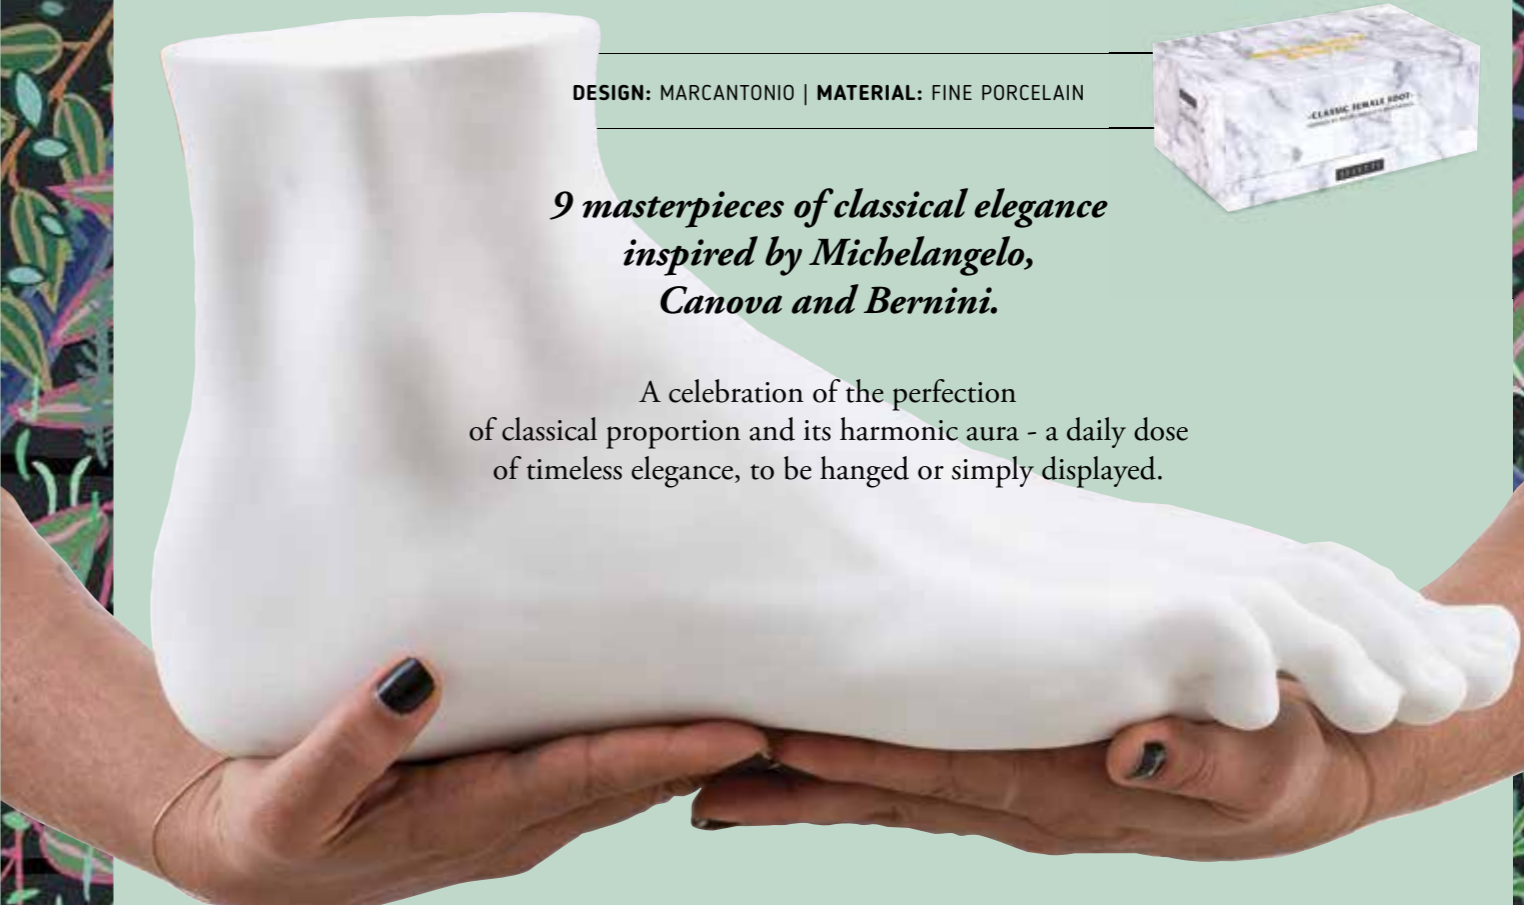

Industrial lamp easy to hang_16426
ø cm.11 h.30 ≈
ø 4.3" h.11.8" ≈
cable: mt.3 ≈ | ft.9 ≈
For indoor use only
Led Light bulb included
EU version input: 230V - 50 Hz
E27 - 6W - 2300K - 125 lumen
US version input: 120V - 60 Hz
E27 - 6W - 2300K - 125 lumen
WARM WHITE

MEMORABILIA MVSEVM

DESIGN: MARCANTONIO | MATERIAL: FINE PORCELAIN

*9 masterpieces of classical elegance
inspired by Michelangelo,
Canova and Bernini.*

A celebration of the perfection
of classical proportion and its harmonic aura - a daily dose
of timeless elegance, to be hanged or simply displayed.