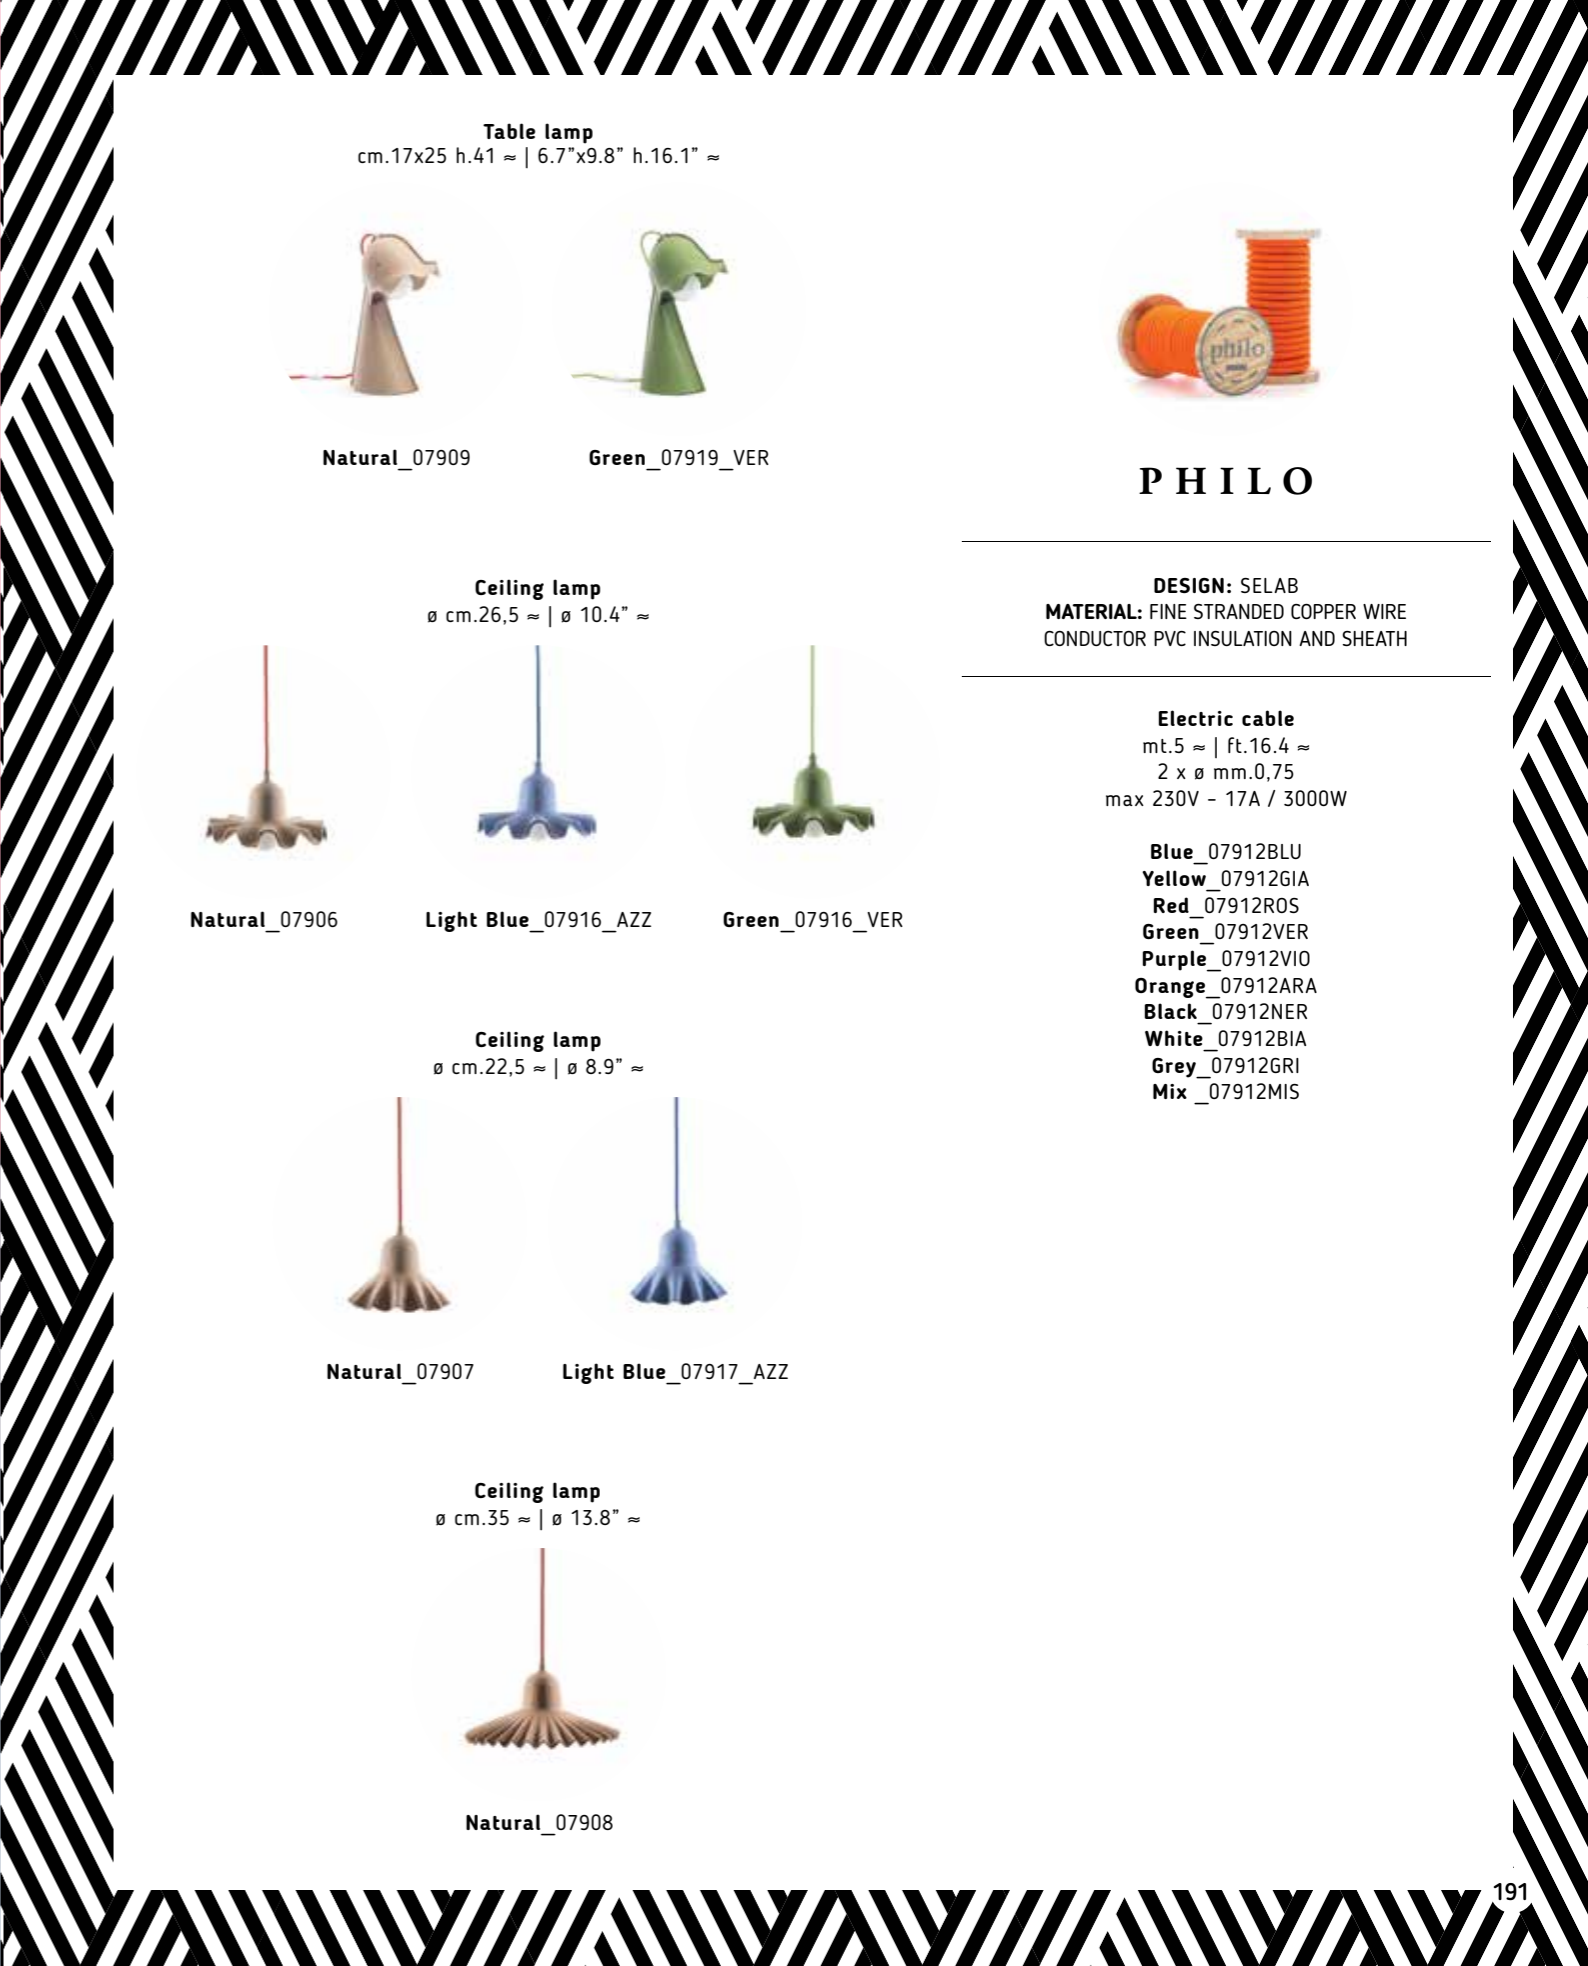

EGGS OF COLUMBUS

DESIGN: VALENTINA CARRETTA / FABRICA | **MATERIAL:** RECYCLED PAPER, CERAMIC LAMP HOLDER, FABRIC WIRE

Lightbulb not included | Maximun supported: E27 - Max 40W - 230V - 50Hz | 40W = 7/8W Low Consumption | 40W = 4/5W LED