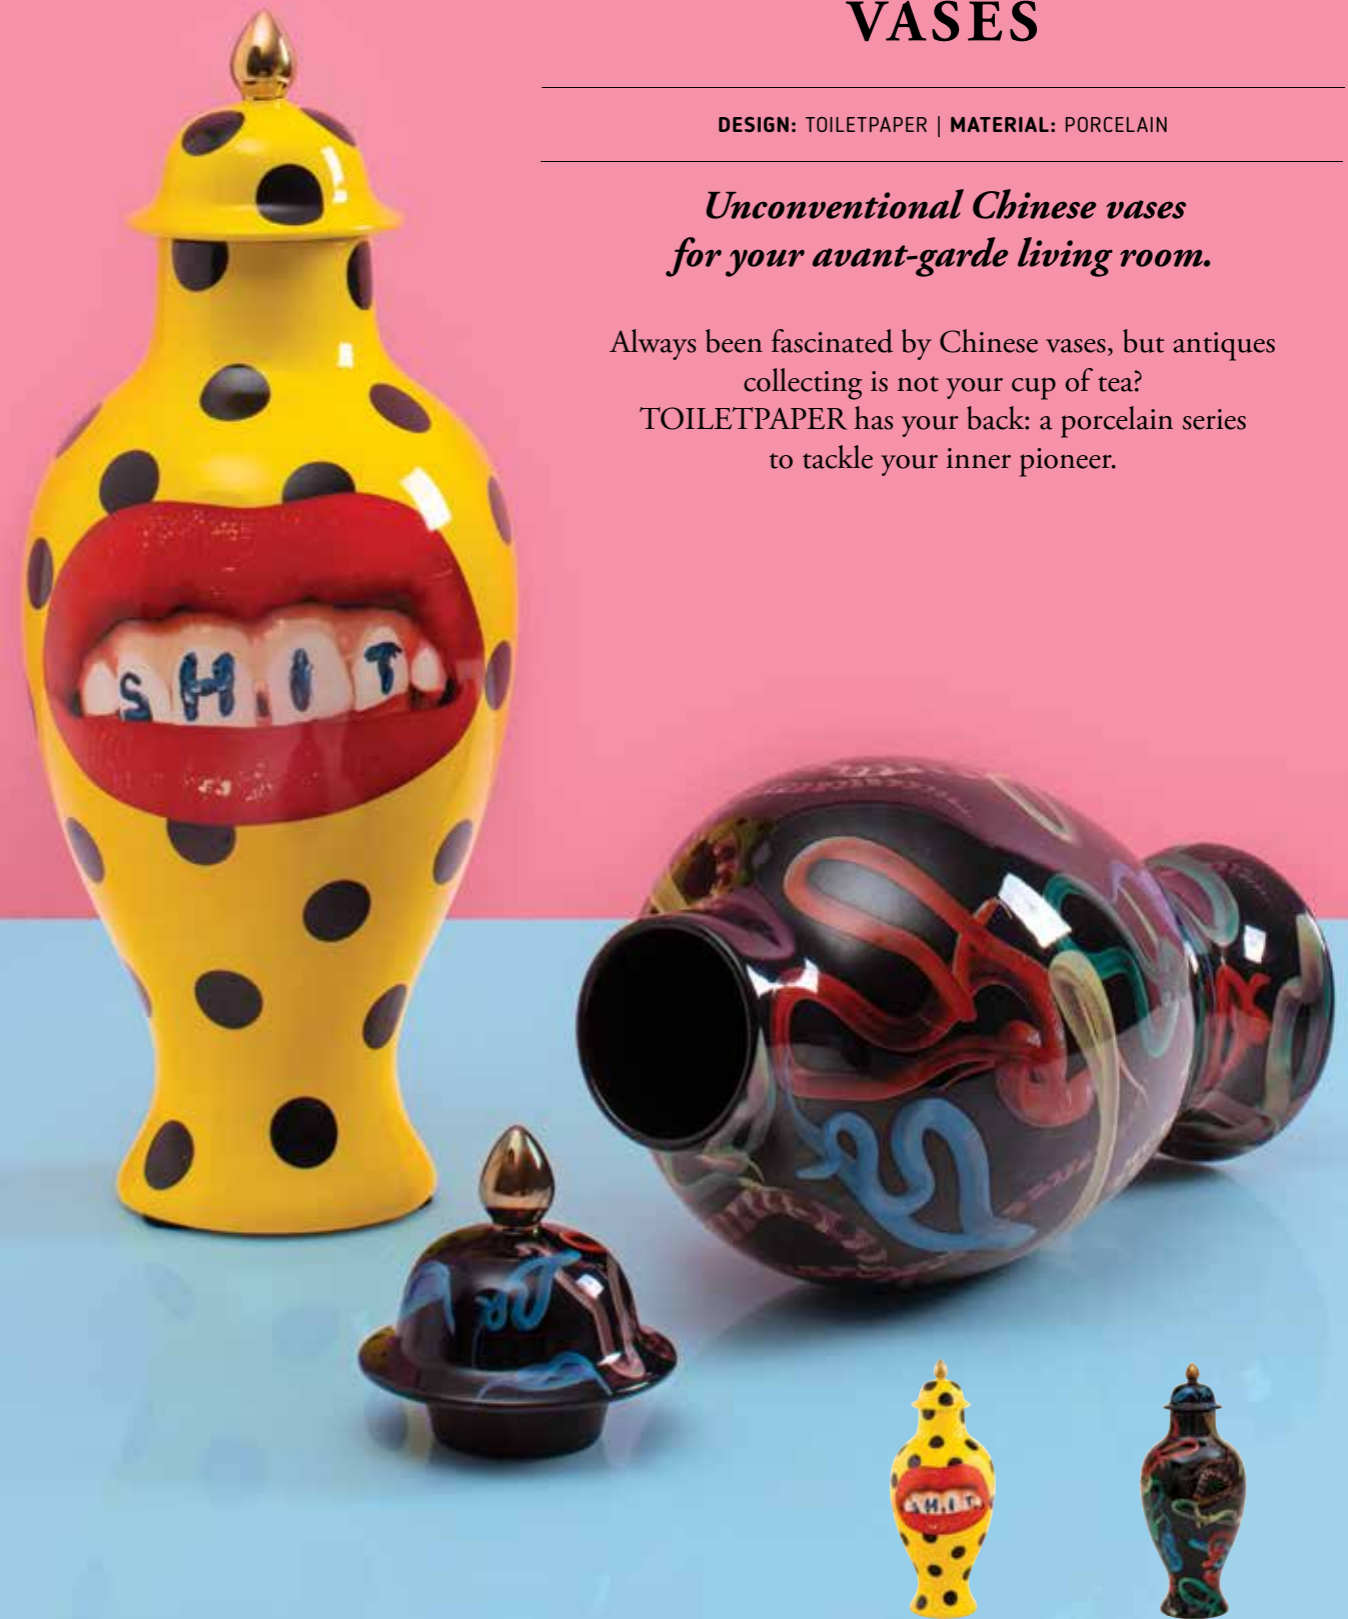

Snakes_09790
ø cm. 19,5 h.46,5 ≈
ø 7.7" h.18.3" ≈

VASES

DESIGN: TOILETPAPER | MATERIAL: PORCELAIN

Unconventional Chinese vases for your avant-garde living room.

Always been fascinated by Chinese vases, but antiques collecting is not your cup of tea? TOILETPAPER has your back: a porcelain series to tackle your inner pioneer.

Shit_09791
ø cm. 19,5 h.46,5 ≈
ø 7.7" h.18.3" ≈