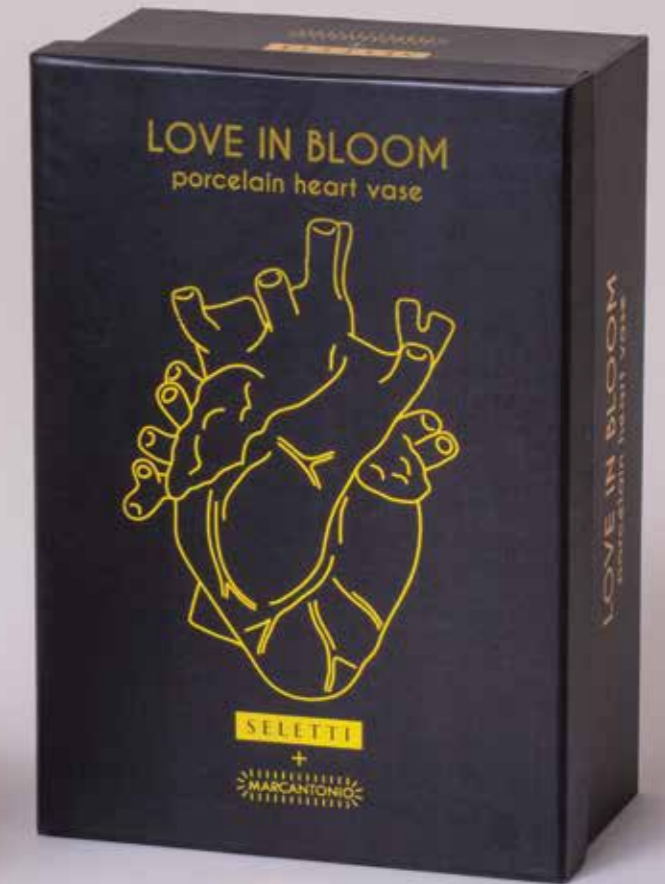

HEART LAMP

DESIGN: MARCANTONIO | MATERIAL: PORCELAIN

Heart Lamp _09925
cm. 22 x 11 h. 32 ≈
8.7" x 4.3 h. 12.6" ≈

For lovers of the detail.

Original and anatomically impeccable, Heart Lamp is the perfect one for undercover romantics. A soft light that surrounds the sweetest dreams, with a touch of unfailing hyper-realism.

4W led 2700 kv (warm light) E14 110 - 220 volt

LOVE IN BLOOM

DESIGN: MARCANTONIO | MATERIAL: FINE PORCELAIN

Love in Bloom_09920
cm.16,5x9 h.25 ≈
6.5" x 3.5" h. 9.8" ≈

Only for hyper-realistic romantics.

Love in bloom is a heart-shaped vase that looks like it comes out of a human anatomy essay. A modern love translated into a romantic, but unpredictable gift. It's not a dream, it's love in bloom. It's not springtime, it's love in bloom.

LOVE IN BLOOM GOLD

DESIGN: MARCANTONIO | MATERIAL: FINE PORCELAIN, GOLD FINISHING

NEW
GOLD
FINISHING

Love in Bloom Gold Edition_09921
cm.16,5x9 h.25 ≈
6.5" x 3.5" h. 9.8" ≈

BOTANICAL DIVA

DESIGN: MARCANTONIO | MATERIAL: FABRICS IN POLYESTER; FRAME IN WOOD WITH POLYURETHANE PADDING