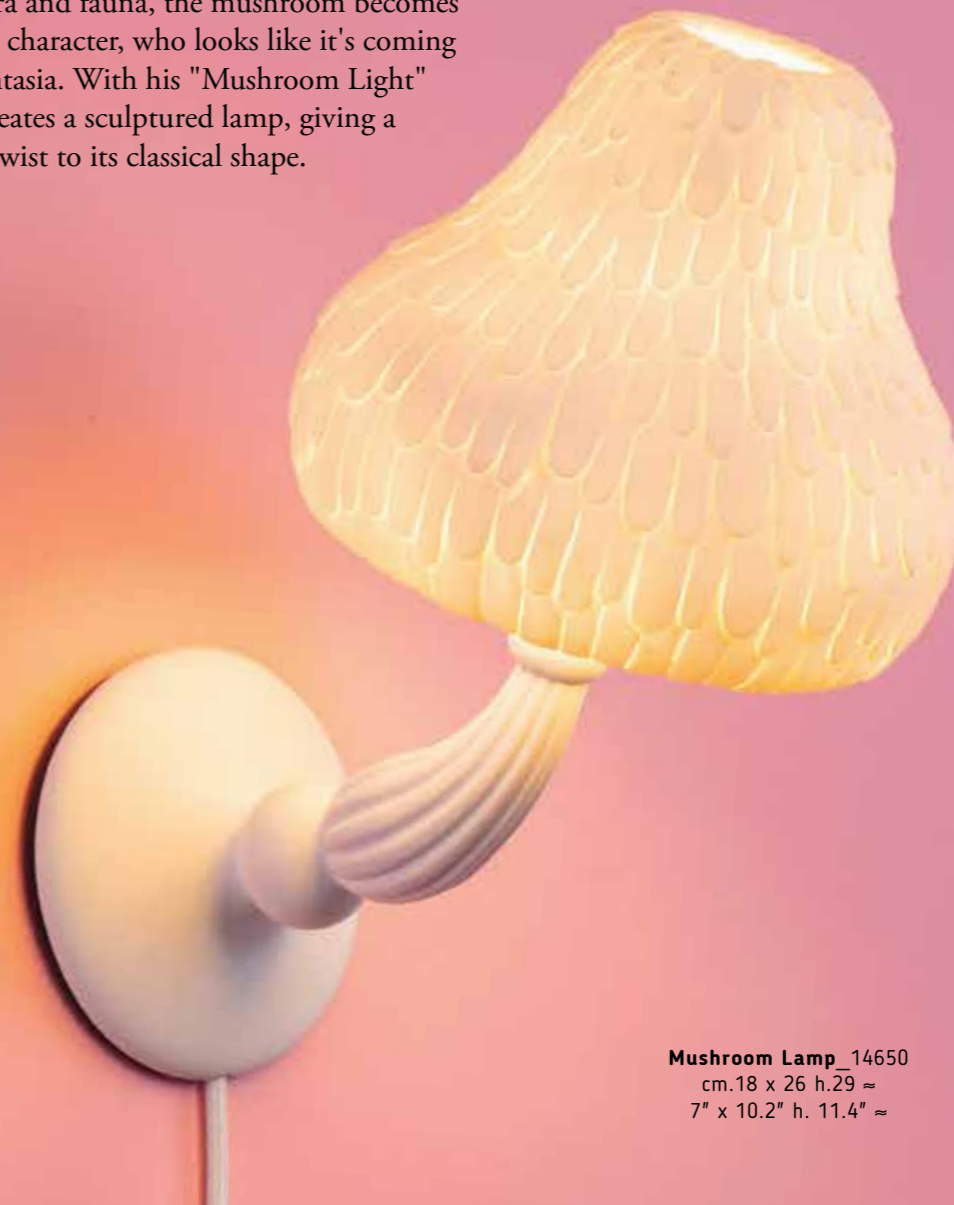

MUSHROOM LAMP

APPLIQUE | TABLE LAMP

DESIGN: MARCANTONIO | MATERIAL: RESIN

In between flora and fauna.

Halfway through flora and fauna, the mushroom becomes a curious and quirky character, who looks like it's coming straight out of Fantasia. With his "Mushroom Light" Marcantonio creates a sculptured lamp, giving a Disney twist to its classical shape.