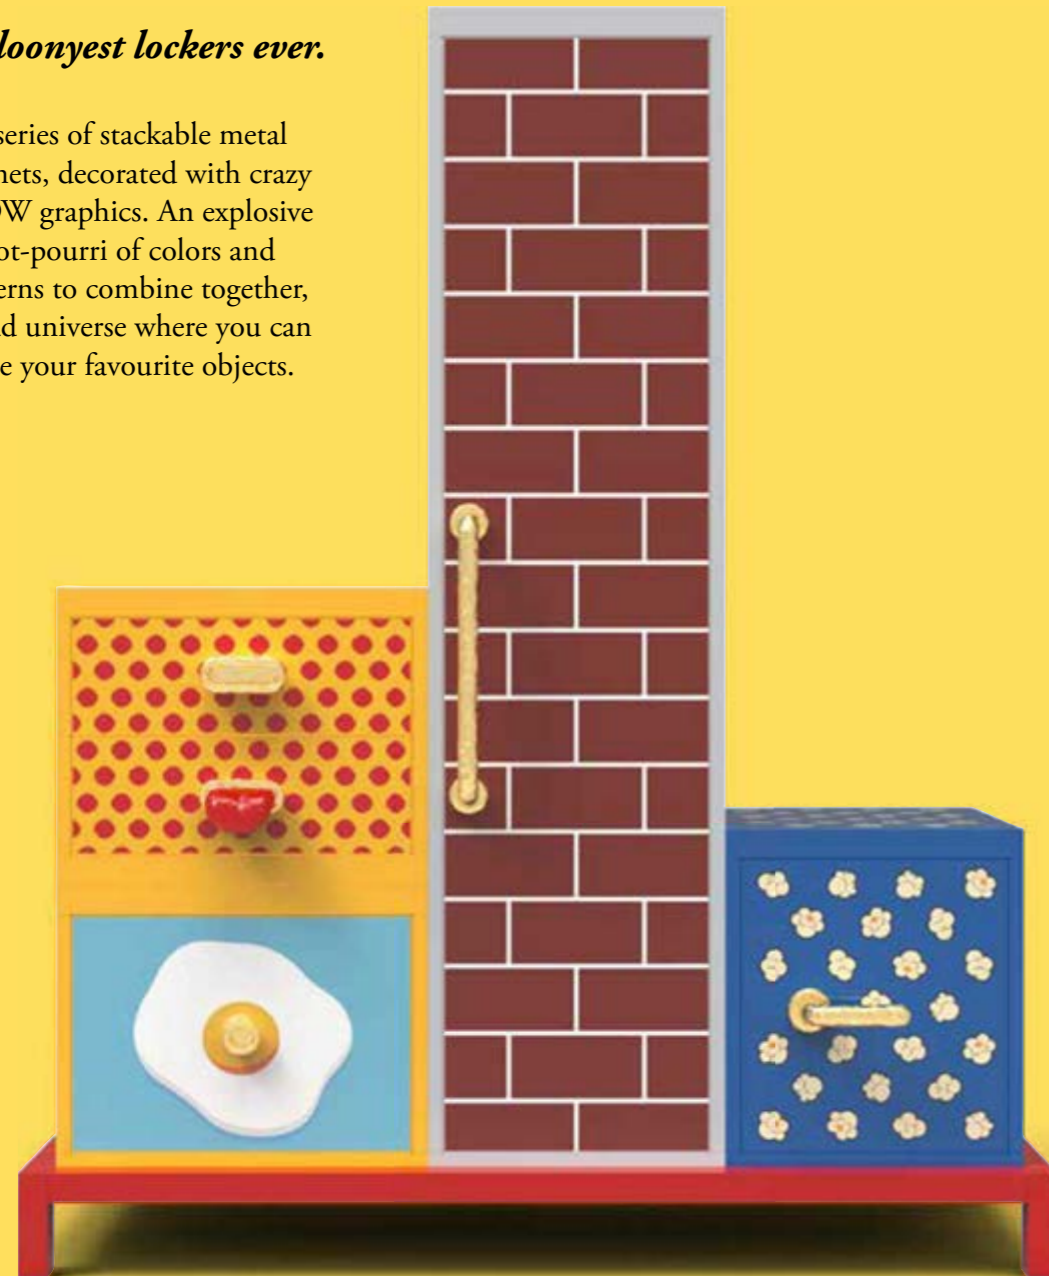

Innovation and originality are at the core of Studio Job's exploration of the limit between design and art.

BLOW CABINETS

DESIGN: STUDIO JOB | MATERIAL: METAL, RESIN

The loonyest lockers ever.

A series of stackable metal cabinets, decorated with crazy BLOW graphics. An explosive pot-pourri of colors and patterns to combine together, a mad universe where you can hide your favourite objects.