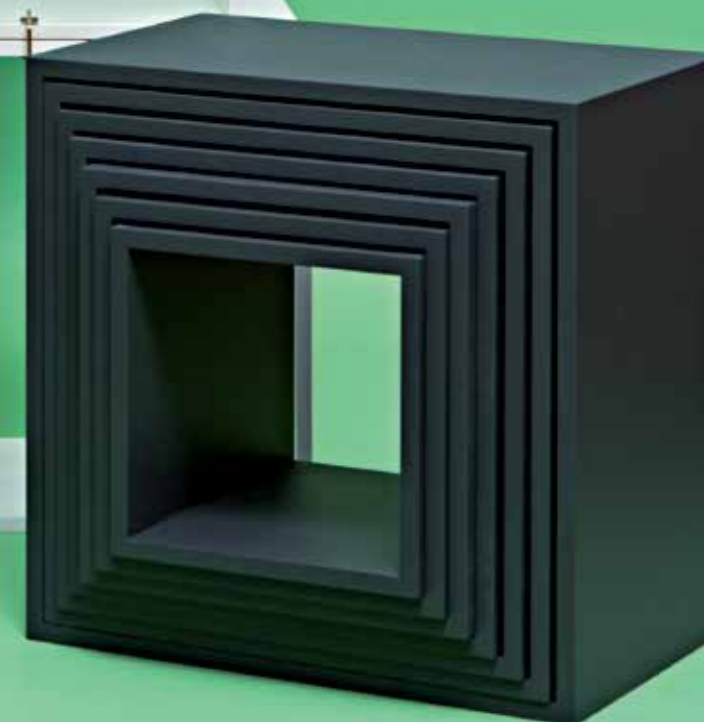

ASSEMBLAGE

MODULAR BOOKCASE

DESIGN: SELAB | MATERIAL: MDF

Modular bookcase, 8 modules, with 8 clamps
from cm.28,5 to cm.60
- depth cm.35 ≈
from 11.2" to 23.6"
- depth 13.8" ≈
White_14911
Anthracite_14910

The multiform bookcase.

The modular furniture with infinite combinations, whose perfect rigour and precious details make safe the most nomadic of the structures.

Set of 8 clamps_R14910
cm.2x5,5 h.3,3/7 ≈
0.8"x2.2" h.1.3"/2.8" ≈