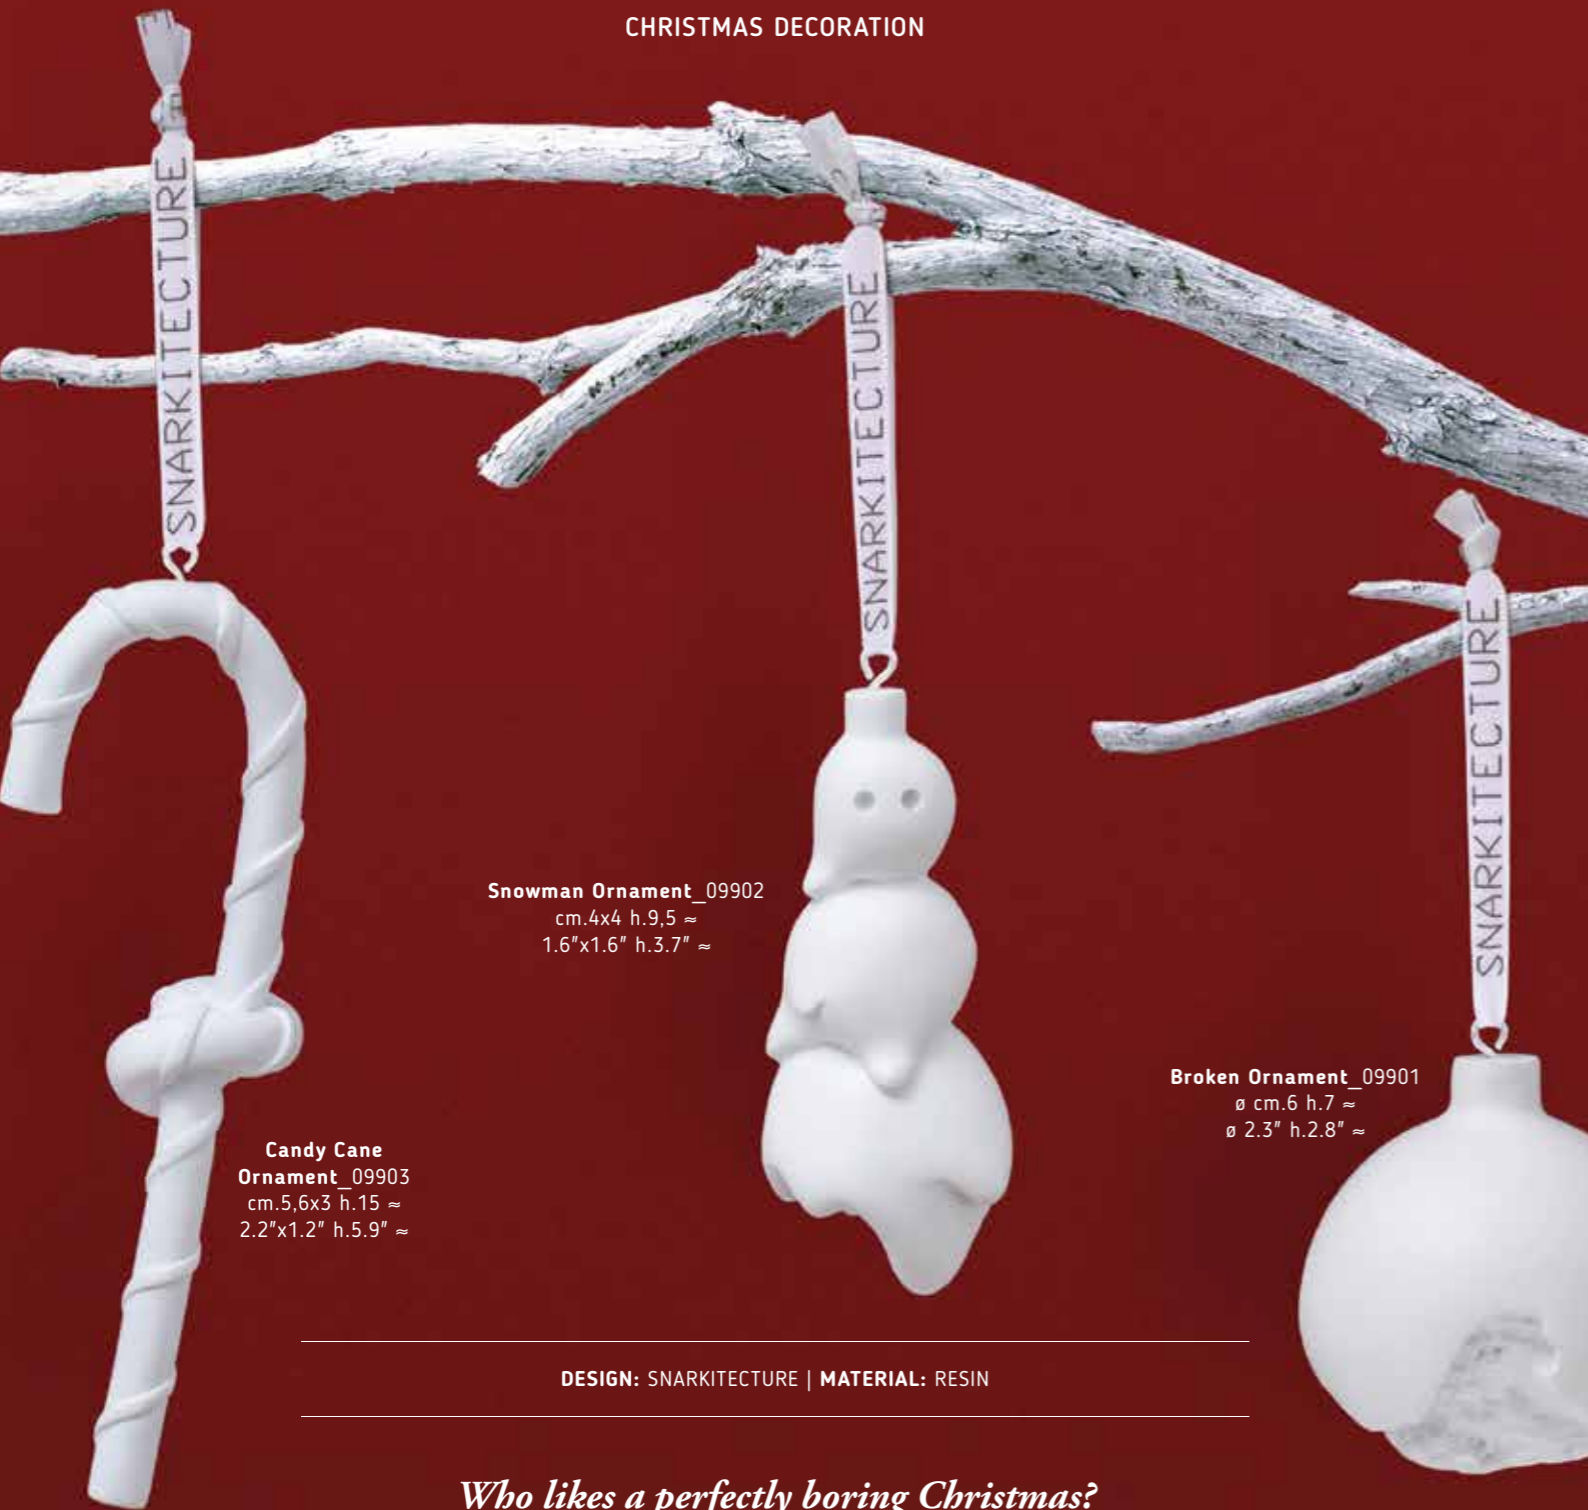

SNARKITECTURE

CHRISTMAS DECORATION

Snowman Ornament_09902
cm.4x4 h.9,5 ≈
1.6"x1.6" h.3.7" ≈

**Candy Cane
Ornament_09903**
cm.5,6x3 h.15 ≈
2.2"x1.2" h.5.9" ≈

Broken Ornament_09901
ø cm.6 h.7 ≈
ø 2.3" h.2.8" ≈

DESIGN: SNARKITECTURE | MATERIAL: RESIN

Who likes a perfectly boring Christmas?

Designed by **Snarkitecture**, one of the **most important architecture studios in NY**, these unusual decorations give a touch of imperfection to your Christmas.

UMBRELLA

SILKSCREEN PRINTED UMBRELLA-STAND

DESIGN: SELAB | MATERIAL: METAL SHEET