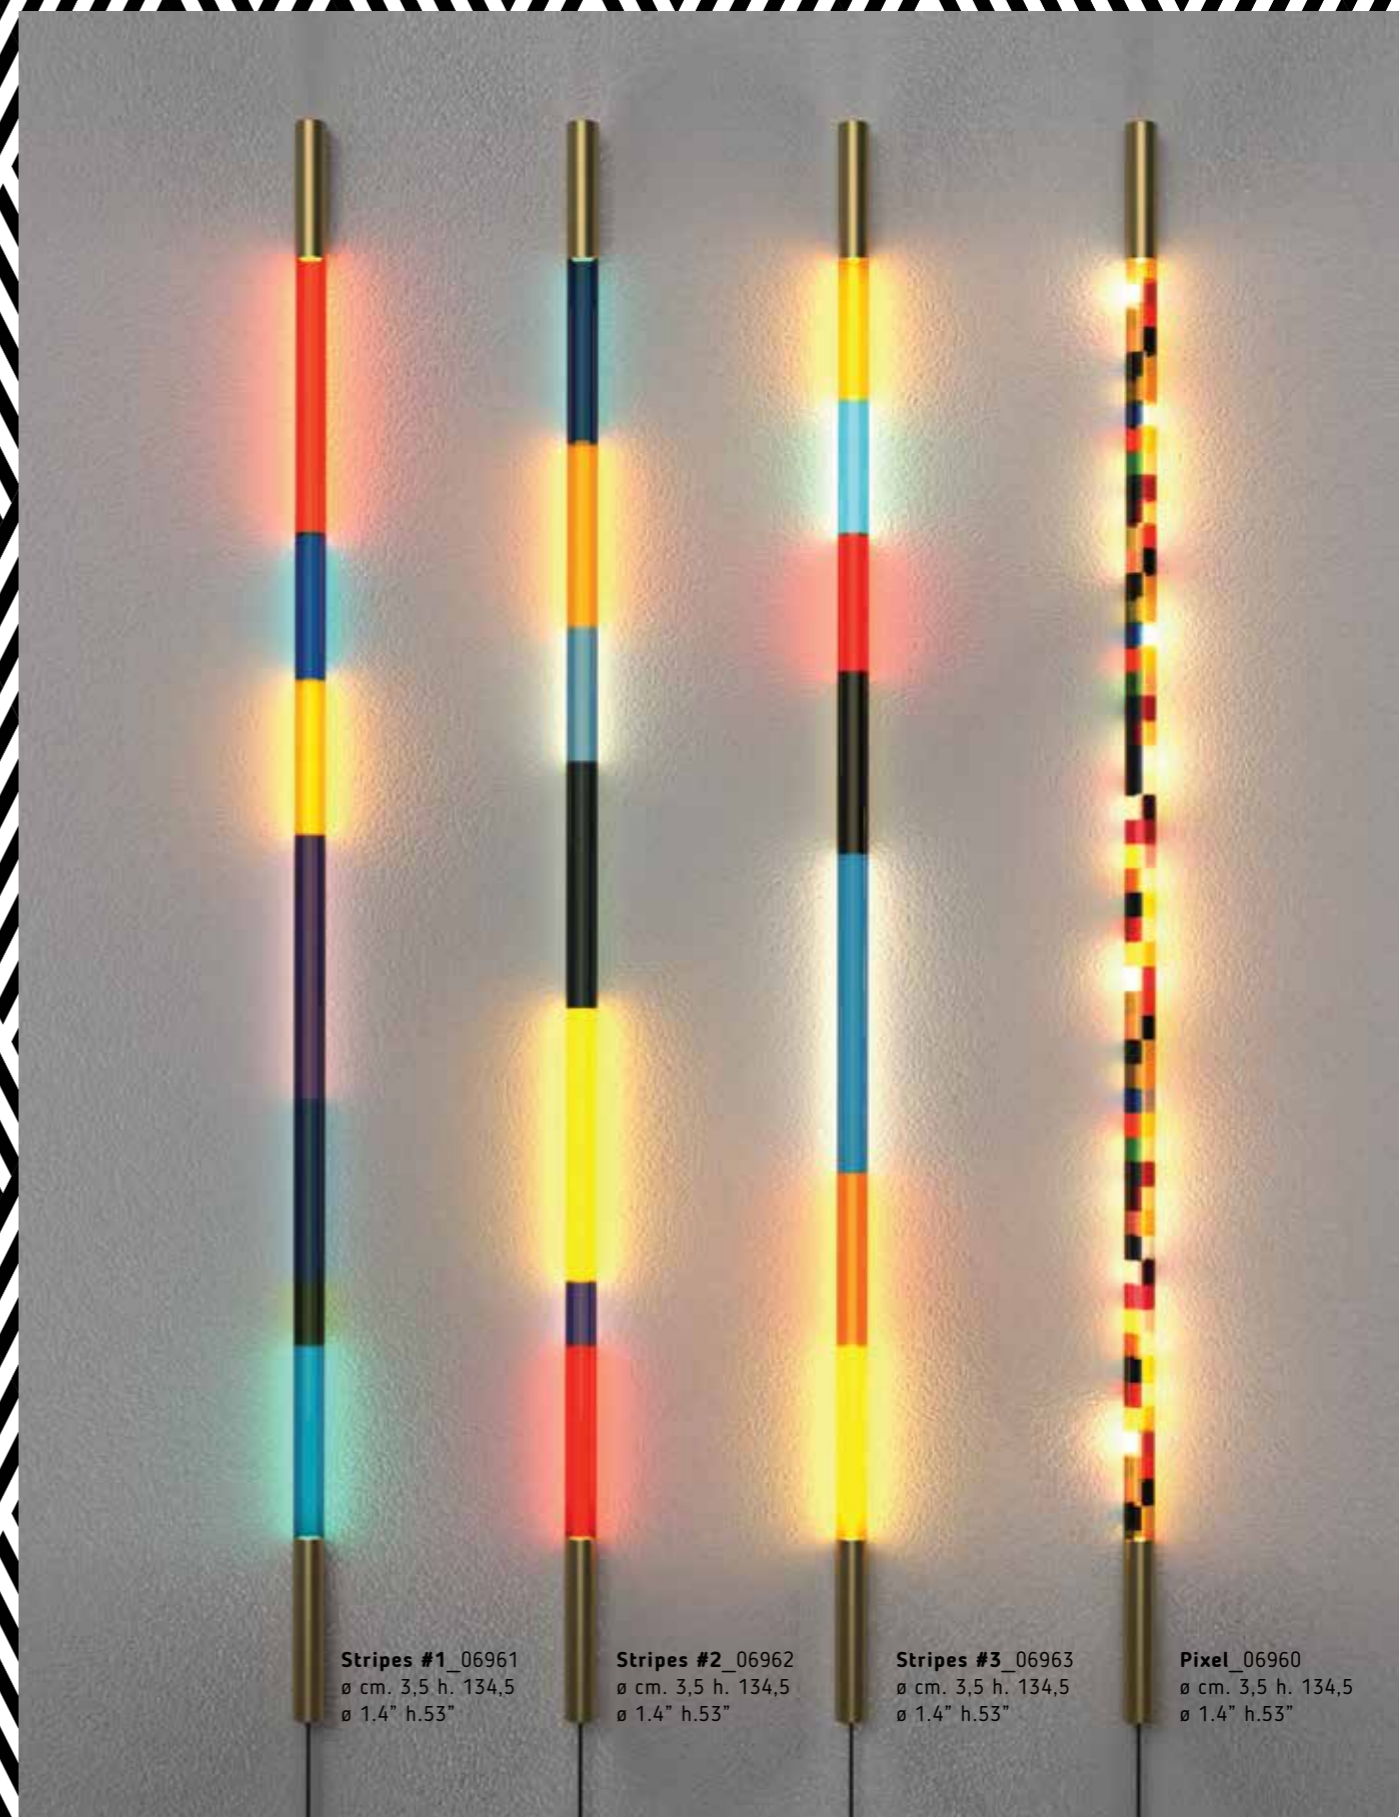

Stripes #1_06961
ø cm. 3,5 h. 134,5
ø 1.4" h.53"

Stripes #2_06962
ø cm. 3,5 h. 134,5
ø 1.4" h.53"

Stripes #3_06963
ø cm. 3,5 h. 134,5
ø 1.4" h.53"

Pixel_06960
ø cm. 3,5 h. 134,5
ø 1.4" h.53"