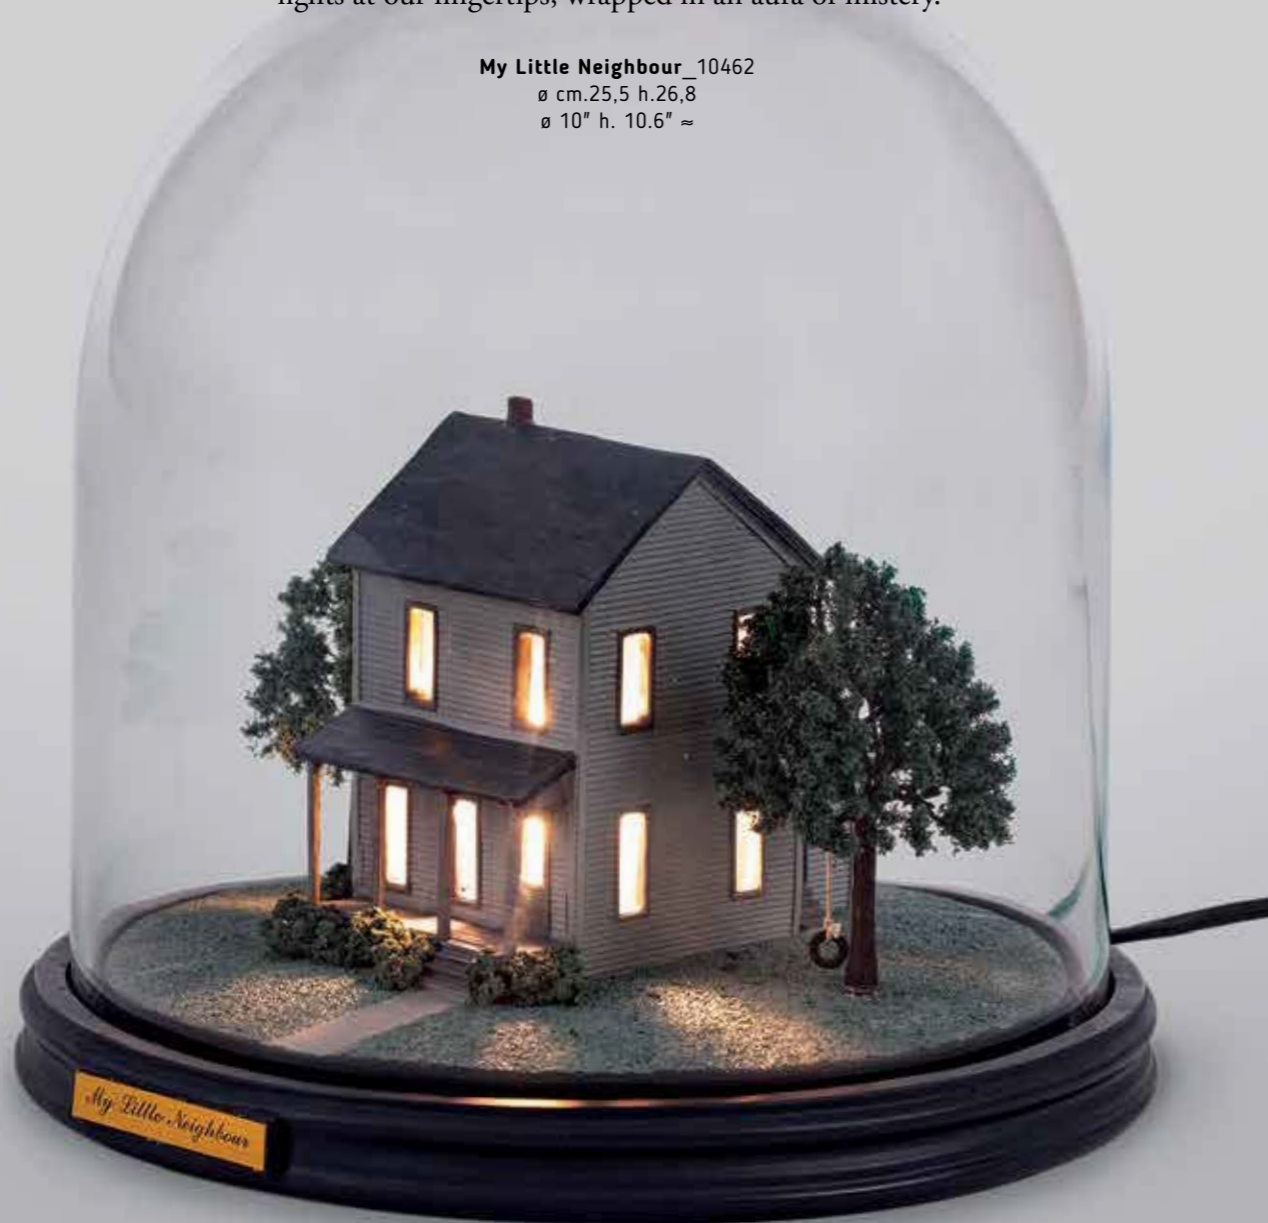

MY LITTLE NEIGHBOUR

DESIGN: MARCANTONIO | MATERIAL: RESIN, GLASS

Just like in a dream.

Once upon no time and no place, there was a little house under a glass dome. At sunset the scene becomes alive and almost surreal at the same time. An Empire of lights at our fingertips, wrapped in an aura of mystery.

My Little Neighbour_10462
ø cm.25,5 h.26,8
ø 10" h. 10.6" ≈

For indoor use only | EU/UK version: Input 220 V Output 5 V - 50hz | US version: Input 110 V Output 5 V - 60hz | Cable: mt. 2,5 ≈