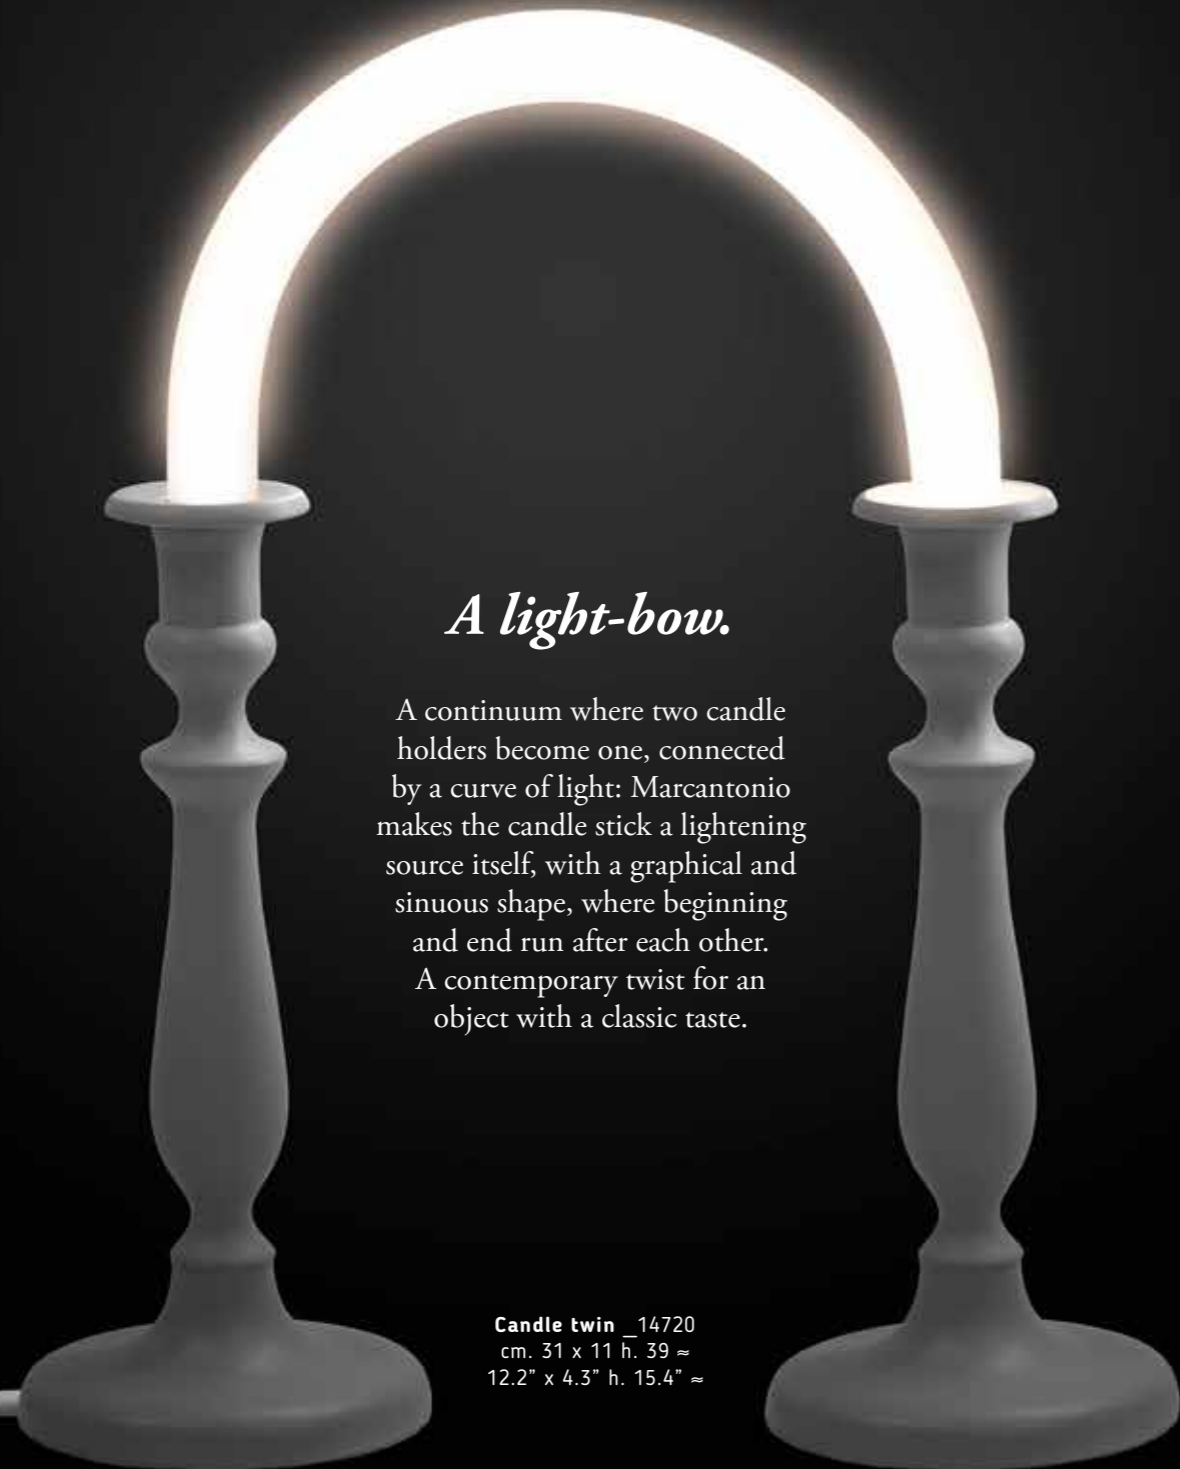

CANDLE TWINS

TABLE LAMP

DESIGN: MARCANTONIO | MATERIAL: RESIN+ GLASS+SILICON LED TUBE

A light-bow.

A continuum where two candle holders become one, connected by a curve of light: Marcantonio makes the candle stick a lightening source itself, with a graphical and sinuous shape, where beginning and end run after each other. A contemporary twist for an object with a classic taste.