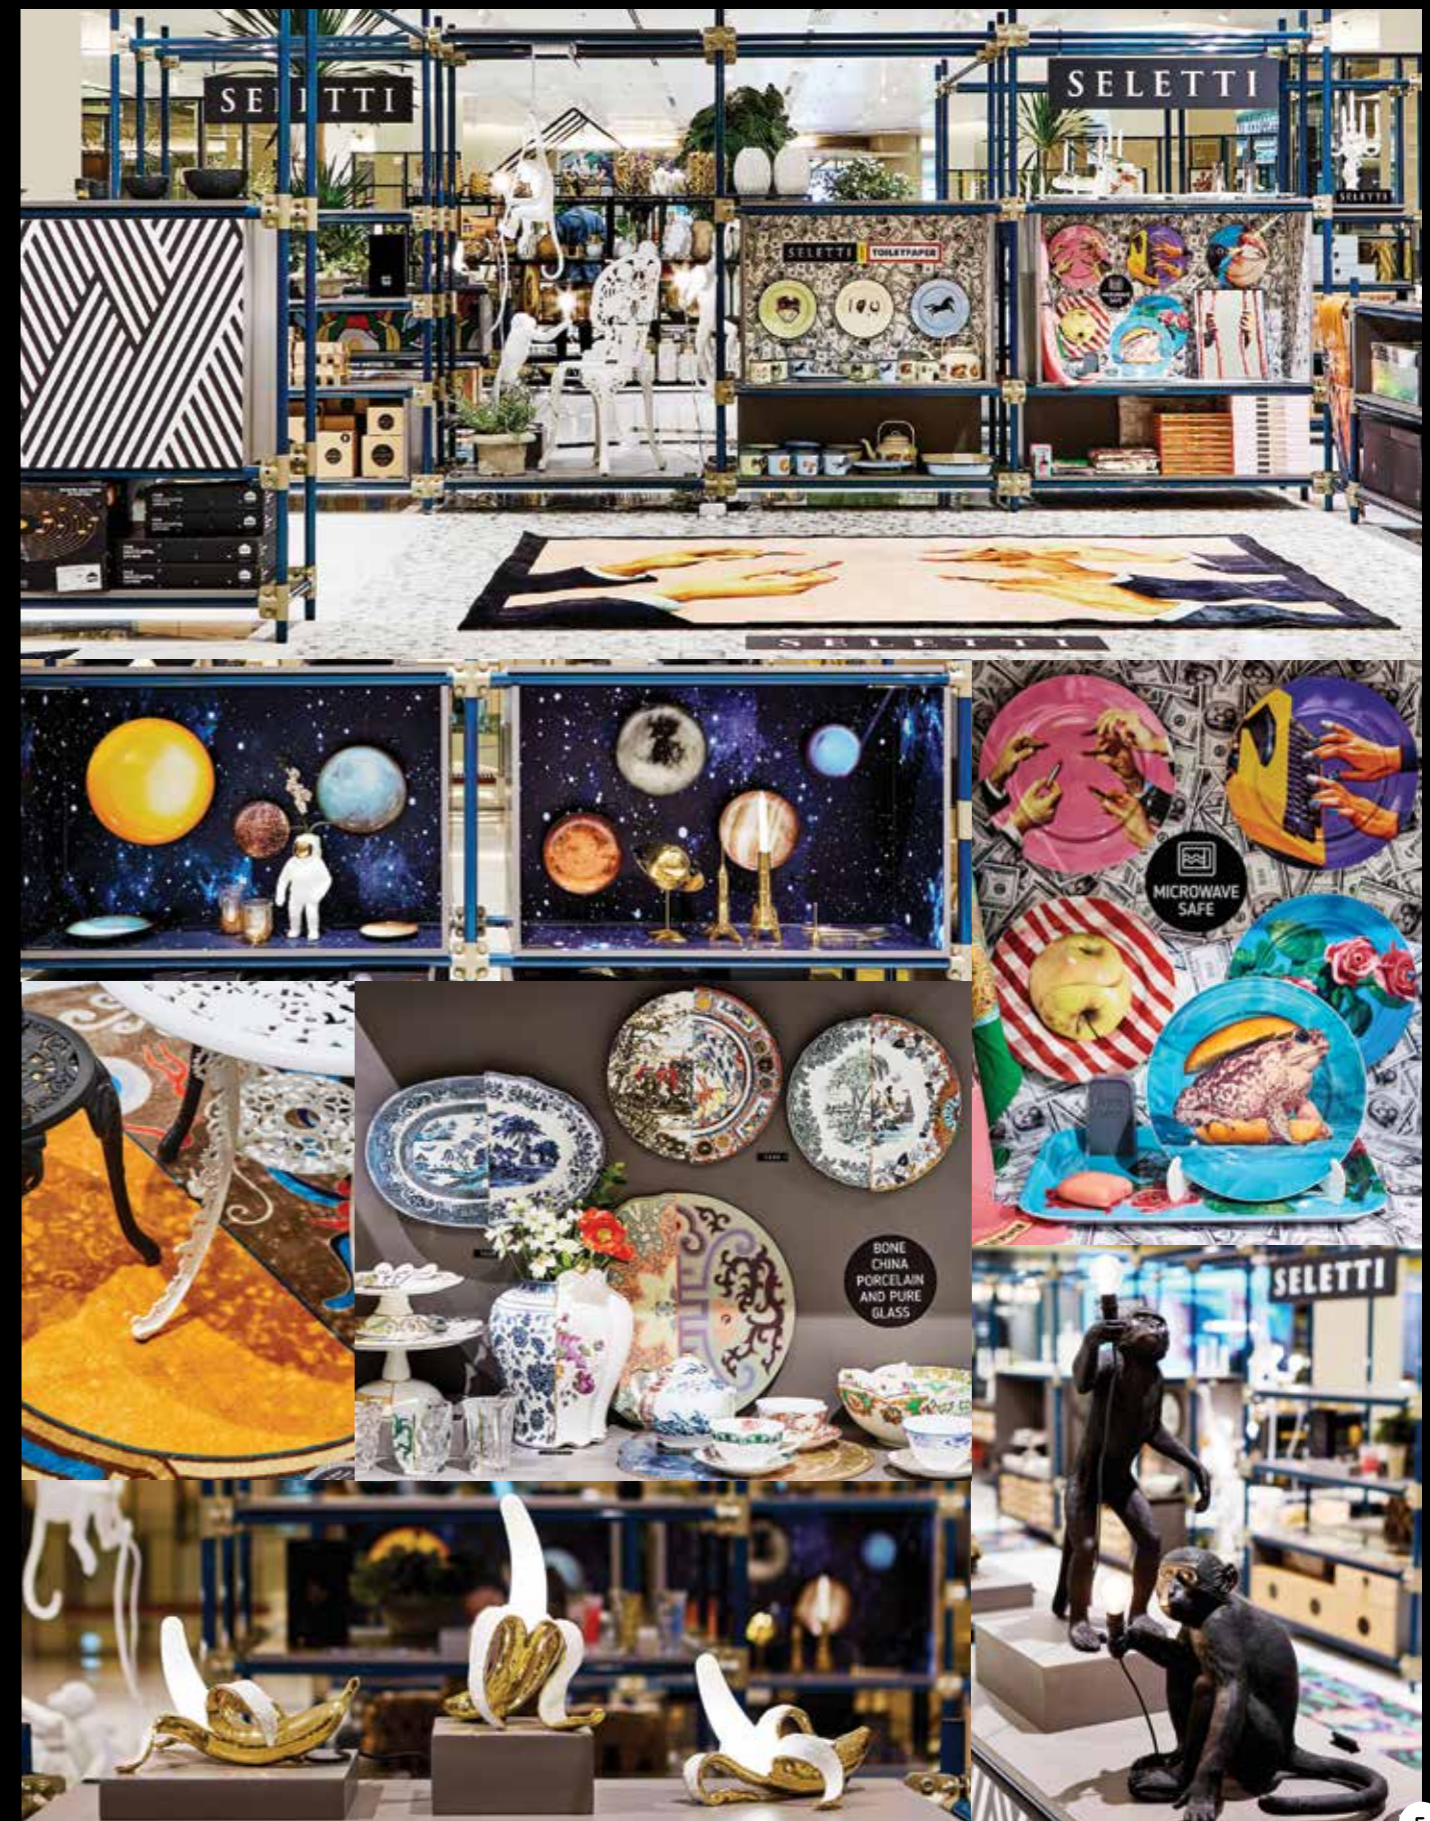

SELETTI

**A CHARMING PLACE
THAT LINKS DESIGN
TO POP ART.**

From its very first year in 1964, Seletti in Cicognara, Mantova, has followed its principle of professionalism service and constant research to strive for betterness innovation and originality. The company focuses on design projects and on creative characteristic Italian excellence.

The collections containing art blended with daily life icons, send a message of shape and function, conveying to its customers a vision for a unique, personal and fun lifestyle. Today Seletti aims at new productions, an ongoing journey within the idea of beauty.

(R)EVOLUTION IS THE ONLY SOLUTION