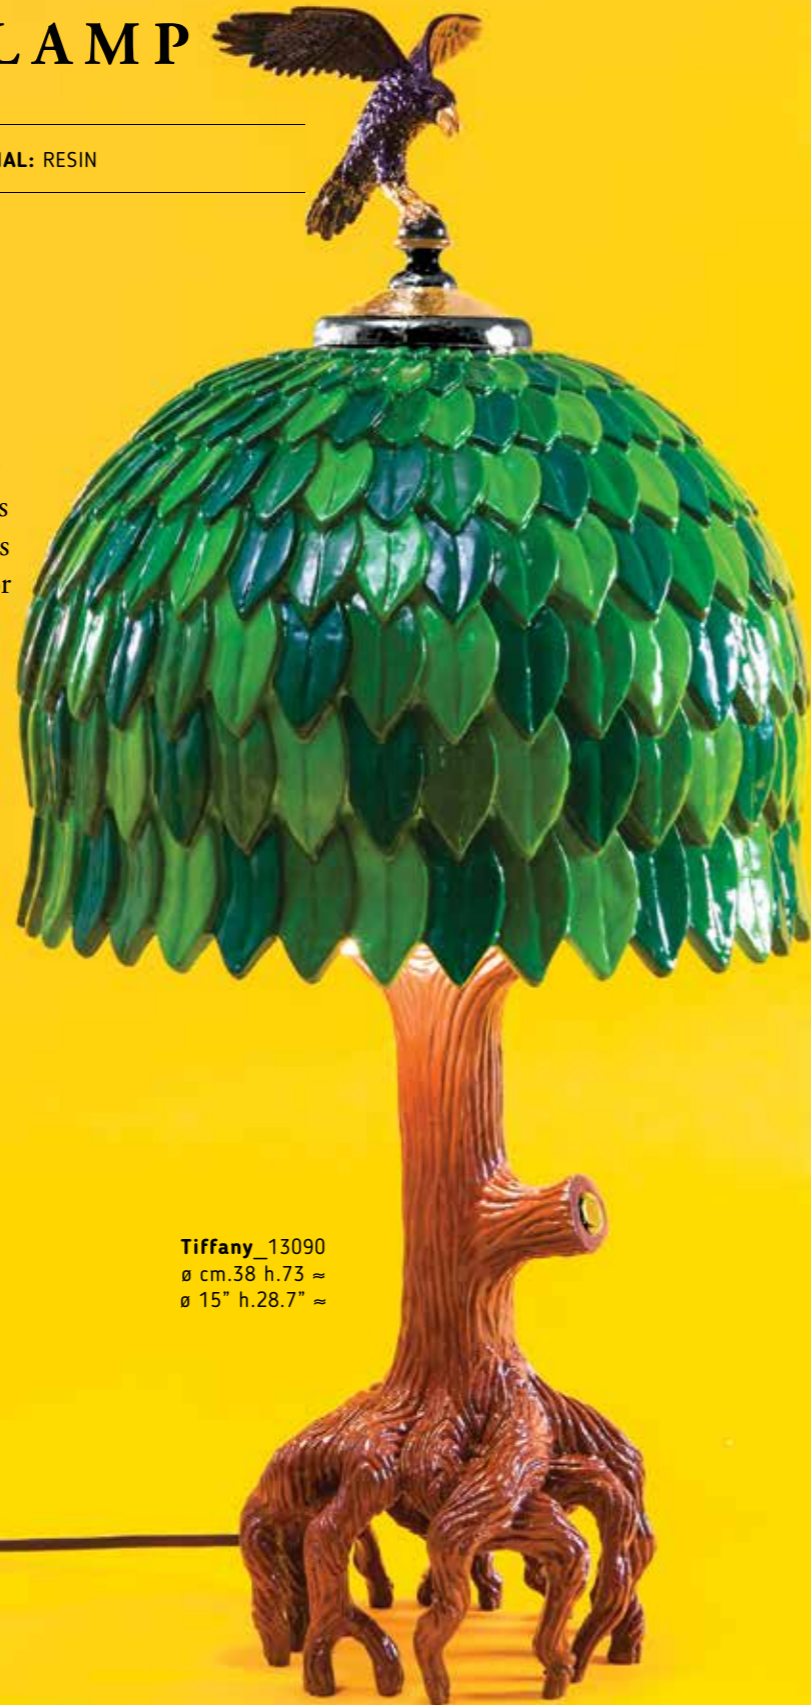

TIFFANY LAMP

DESIGN: STUDIO JOB | MATERIAL: RESIN

When Art Nuveau meets modern folly.

The most famous lounge lamp of the beginning of the 20th century comes back to life through contemporary art madness. A mix of Art Nouveau shapes and inspirations, with futuristic colours and design: an uncommon language for unmistakable style - just like Seletti!

Tiffany_13090
ø cm.38 h.73 ≈
ø 15" h.28.7" ≈

DIMMABLE
WARM
LIGHT

For indoor use only | Led Light bulb included (x2) | 230V - 50/60 Hz | E27 - 4W - 400 lumen (each) - 2700K | WARM WHITE | Replacement of bulb: Led max 8W/each

JOBBY THE CAT LAMP

DESIGN: STUDIO JOB | MATERIAL: RESIN
SIZE: cm.46x12,5 h.52 ≈ / 18.1"x4.9" h.20.7" ≈

Magical Mystery Cat.

Constantly present at your side, Jobby is impatient of taking over every room of your house, just like any other cat. He is rechargeable and his eyes lit up every time you push his magic golden button!