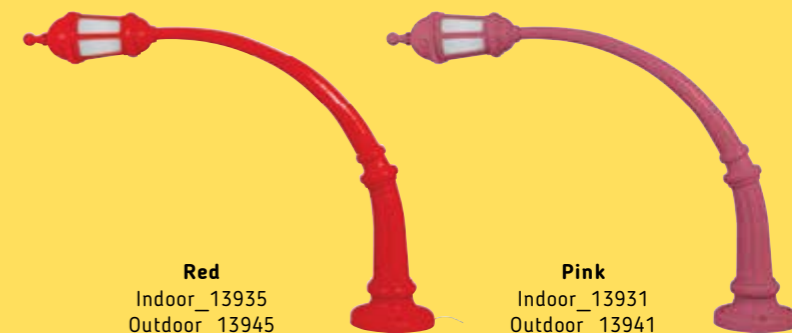

Red
Indoor_13935
Outdoor_13945

Pink
Indoor_13931
Outdoor_13941