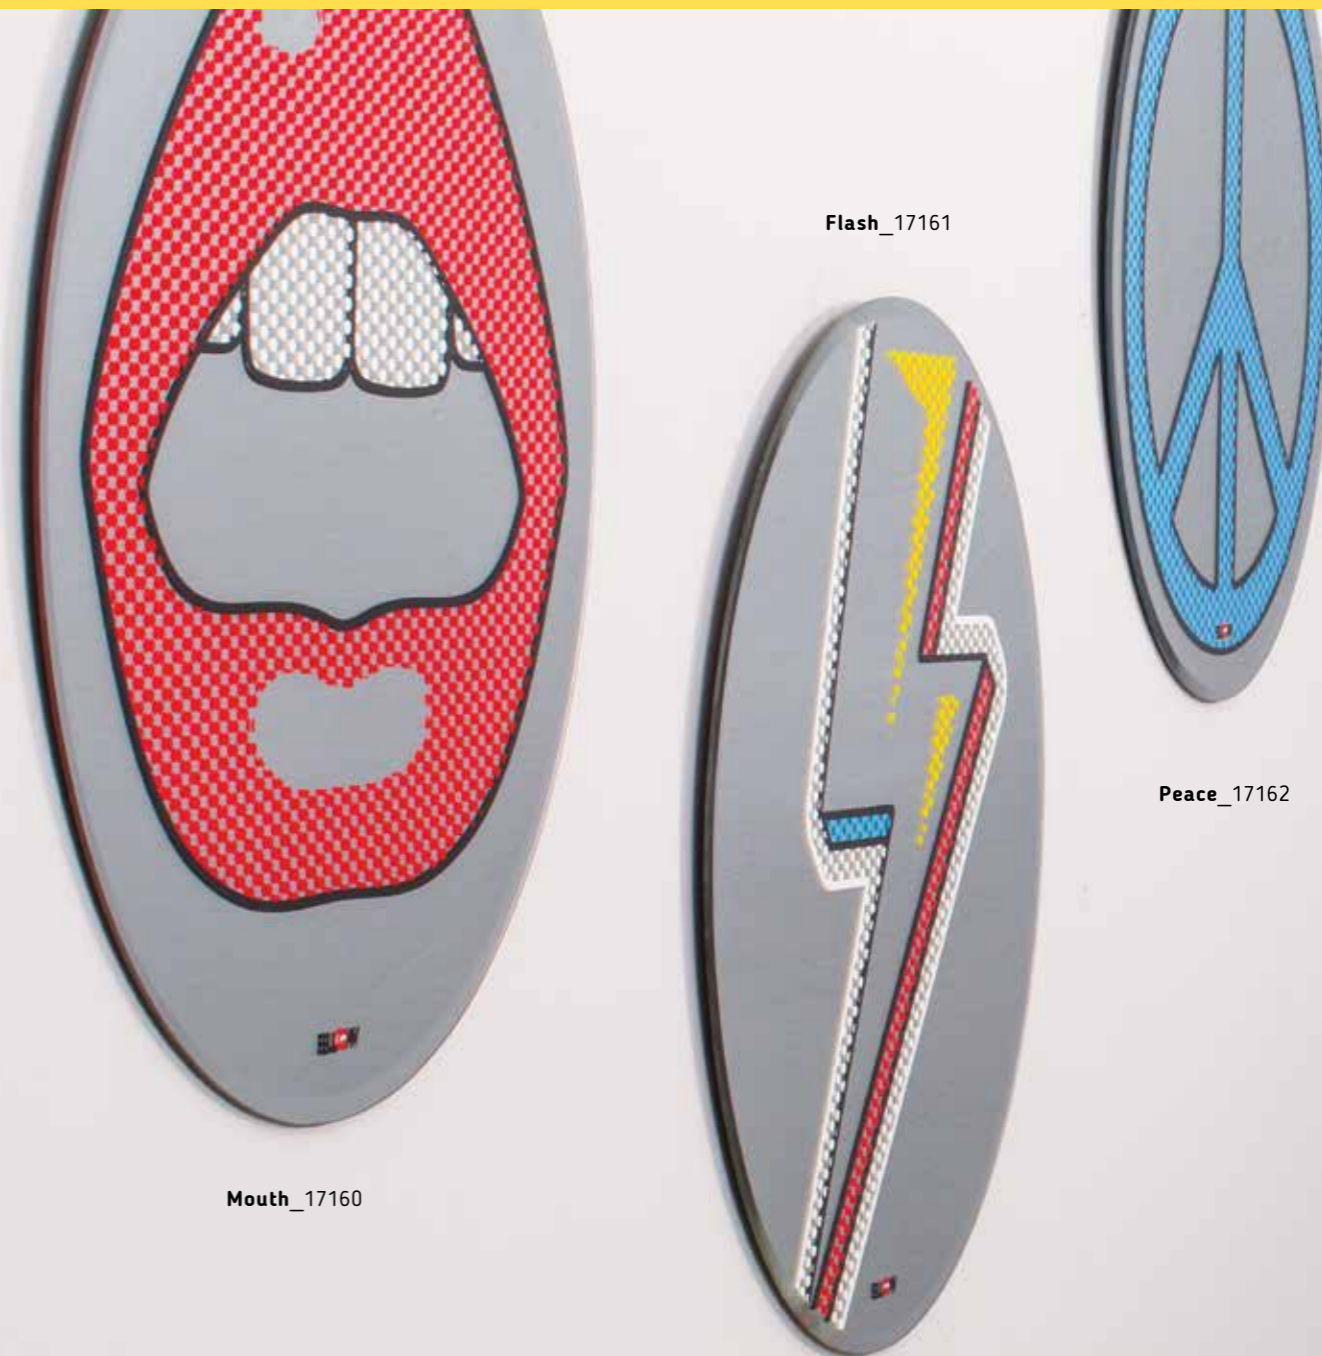

Flash_17161

Peace_17162

Mouth_17160

MIRRORS

DESIGN: STUDIO JOB | MATERIAL: GLASS | SIZE: ø cm.70 ~ | ø 27.6" ~

The ultra pop iconic touch for your walls.

The Blow collection is extended also to mirrors with these three versions of Mouth, Peace and Flash. The perfect decoration to give an irreverent touch to your walls.