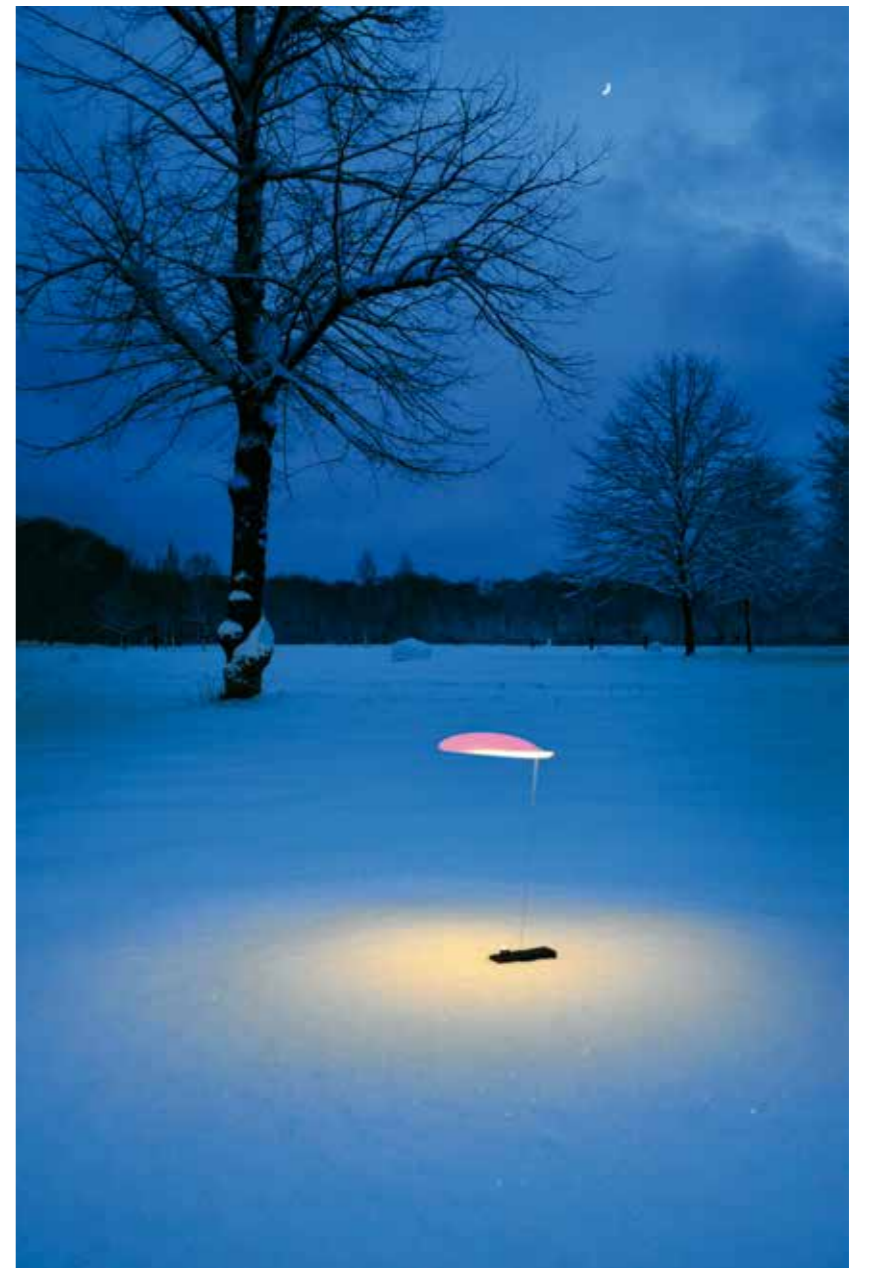

LED max. 240 lm, 3000 K, CRI >90, 2,2 Watt. With 3000 mAh LiPo battery, 5 volts, USB-C cable and charging device. With integrated LED.

高揚 KoYoo

A piece of paper.
A softly swinging
metal wire. An LED
light source.
KOYOO is
focussed on
the essential.
Bellissima!
By Axel Schmid