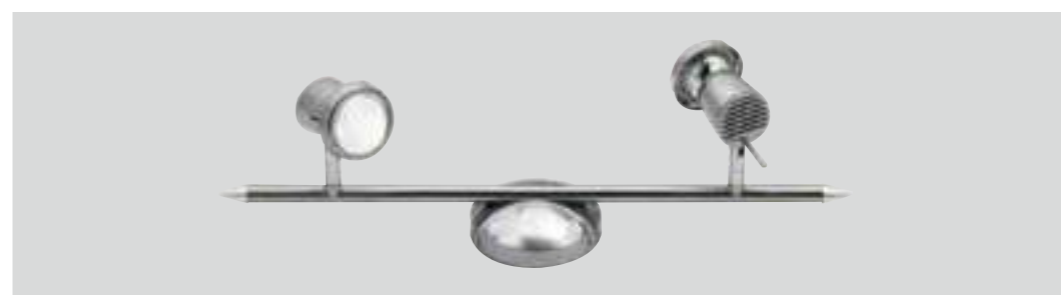

ELIO 2

B ø 10 - L 48 - H 15 cm
Montatura cromo
Lampadina LED 2 x 7W GU10
3000K include
E.L. 1+A+

EROS 2 CR

B ø 10 - L 48 - SP 15 cm
Montatura cromo lucido
Lampadina LED 2 x 7W GU10
3000K include
E.L. 1+A+