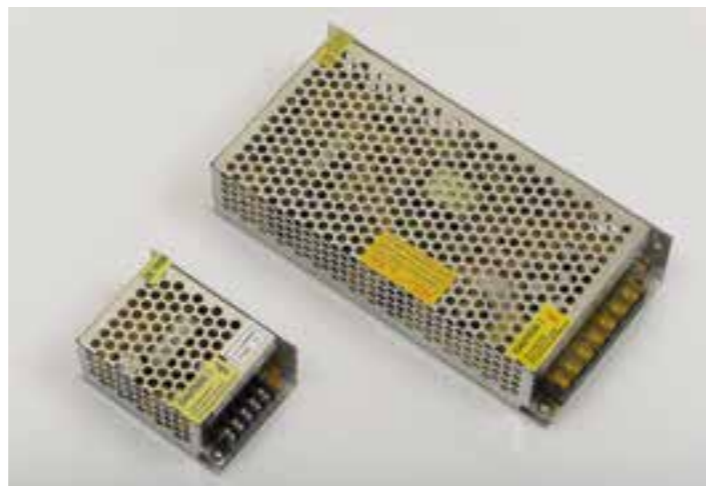

STRISCIA LED

Striscia 14.4 W
Bobina Led, 5 mt
LED 14.4 W/mt 3000K/4000K IP65/IP20
E.L. 4

Striscia 4W
Bobina Led, 5 mt
LED 3.6 W/mt 3000K/4000K IP65
E.L. 4

Striscia 20 W
Bobina Led 5 mt
LED 18 W/mt 3000K° IP20
E.L. 4