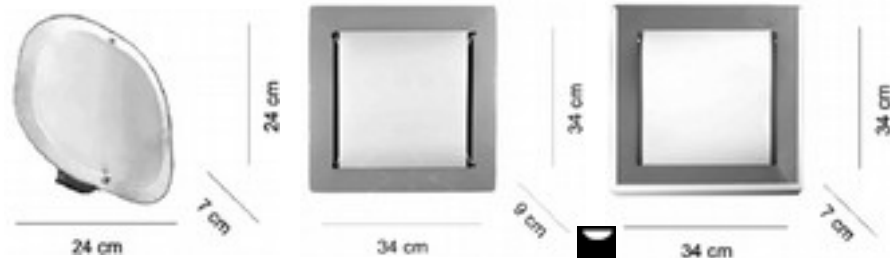

7203 G -LED		7204 G -LED		7205 G -LED	
	NL		NL		BO
	VFO, VFA, V2R, V61		V1X, VTR, V6V, V78		VFO, VFA, V2R, V61
LED	LED 13W 3000K 1200lm 220V	LED	LED 13W 3000K 1200lm 220V	LED	LED 14W 3000K 1600lm 24V