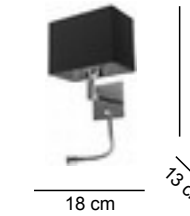

NICE W09	NICE W10	NICE W11	NICE W12	NICE W13
	CR+Cristallo	NS	NS	NS	NS
	BG, MK	BG, MK	BG, MK	BG, MK	BG, MK
	Lg 35, Sp 10, h 20	Lg 18, Sp 10, h 13	Lg 18, Sp 10, h 13	Lg 18, Sp 10, h 13	Lg 18, Sp 10, h 13
	LED FLUO HALO MAX 2x20W E27	LED FLUO HALO MAX 1x11W E14 + LED 1W 4000K 180lm 700mA	LED FLUO HALO MAX 1x11W E14 + LED 1W 4000K 180lm 700mA	LED FLUO HALO MAX 1x11W E14 + LED 1W 4000K 180lm 700mA	LED FLUO HALO
		Pulsante per accensione separata spot LED	Pulsante per accensione separata spot LED		Pulsante per accensione separata spot LED