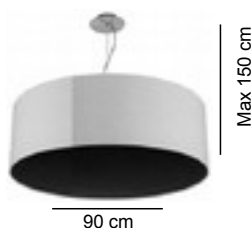

NICE S02	NICE S03	NICE S04	NICE S05	NICE S06
NS	NS	NS	NS	NS+Cristalli
BG, MK	BG, MK	BG, MK	BG, MK	BG, MK
Ø50, h 30	Ø50, h 45	Ø60, h 30	Lg 50, Sp 17, h 30	Ø45, h 20
LED FLUO HALO MAX 1x26W E27	LED FLUO HALO MAX 1x26W E27	LED FLUO HALO MAX 5x26W E27	LED FLUO HALO MAX 3x20W E27	LED FLUO HALO MAX 2x26W E27