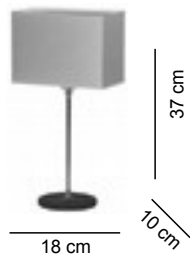

NICE T01	NICE T02	NICE T03	NICE T04	NICE T05
NS	NS	NS	TR	TR
BG, MK	BG, MK	BG, MK	BG, MK	BG, MK
Lg 18, Sp 10, h 13	Lg 50, Sp 17, h 30	Ø50, h 30	Ø30, h 22	Ø20, h 18
LED FLUO HALO MAX 1x11W E14	LED FLUO HALO MAX 3x26W E27	LED FLUO HALO MAX 1x26W E27	LED FLUO HALO MAX 1x26W E27	LED FLUO HALO MAX 1x26W E27