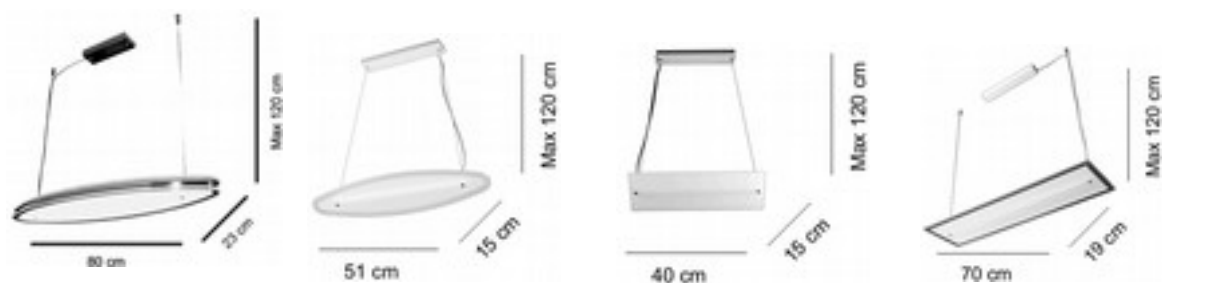

9458		9480		9481		9482	
	NS		BO		BO		BO
	V61		V61, VTR		V61, V1X		V61, VTR
LED	LED 24W 2700K 2720lm 24V	LED	LED 10W 2700K 1120lm 24V	LED	LED 10W 2700K 1120lm 24V	LED	LED 18W 2700K 2080lm 24V

Finiture strutture: BO Bianco - CR Cromato - NS Nichel satinato

Finiture vetri: V1X Bianco lucido - V61 Trasparente parzialmente satinato - VTR Tortora