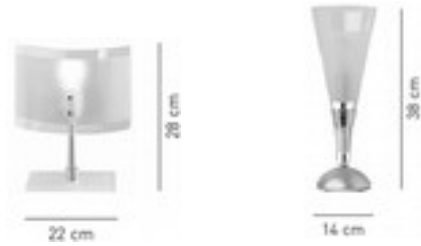

8105	8107
	NS	CR, NS
	V61	V6, V61, VFM
	LED FLUO HALO	LED FLUO HALO
	MAX 1x42W E14	MAX 1x52W E27