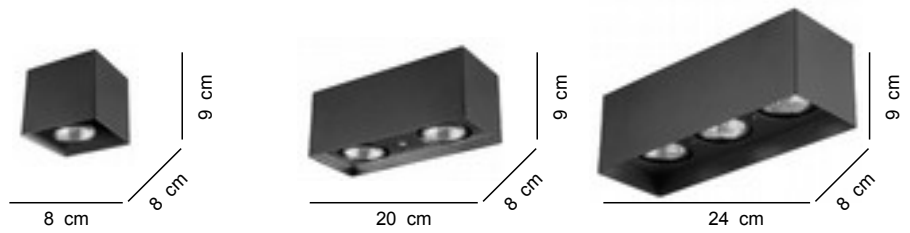

7230 NN

7231 NN

7232 NN

7232 NS

Collezione
SKYLED

| 2206 | 2207 | 2208 |
|--|--|--|
| □ NN, NS, GF, BO | □ NN, NS, GF, BO | □ NN, NS, GF, BO |
| 2206 LED LED 1 X 8,7W 3000K 630lm 220V | 2207 LED LED 2 X 8,7W 3000K 1260lm 220V | 2208 LED LED 3 X 8,7W 3000K 1890lm 220V |
| 2206 GU10 LED FLUO HALO MAX 1 X 50W GU10 | 2207 GU10 LED FLUO HALO MAX 2 X 50W GU10 | 2208 GU10 LED FLUO HALO MAX 3 X 50W GU10 |