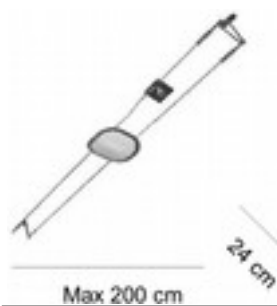

2202 G -LED		2203 G -LED	
	NS		NS
	VFA, VFO, V61, V2R		VFA, VFO, V61, V2R
13W LED	LED 13W 3000K 1200lm 220V	13W LED	2 X LED 13W 3000K 1200lm 220V
BIS 17W LED	LED 17W 3000K 1800lm 220V	BIS 17W LED	2 X LED 17W 3000K 1800lm 220V

	2202/2203 KIT-S			NS
KIT n°1 tendifune/cable stretcher				
	2202/2203 KIT-P			NS
KIT n°2 tendifune/cable stretcher				
	2202/2203 KIT-R			NS
KIT n°2 reggifune/cable holder				
	2202/2203 KIT-L 13W			NS
POWERLED 13W 3000 K° 1200lm Lunghezza cavi elettrici/ cable length: cm 200				
	2202/2203 KIT-L 17W			NS
POWERLED 17W 3000 K° 1800lm Lunghezza cavi elettrici/ cable length: cm 200				
	2202/2203 KIT-F 200			n° 2 x cm 200
	2202/2203 KIT-F 300			n° 2 x cm 300
	2202/2203 KIT-F 500			n° 2 x cm 500
	2202/2203 KIT-A			NS
Alimentatore 220V Power supply 220V