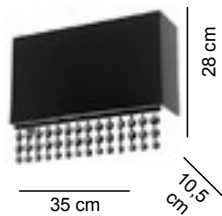

NICE W09	NICE W10	NICE W11	NICE W12	NICE W13
	CR+Cristallo	NS	NS	NS	NS
	BG, MK	BG, MK	BG, MK	BG, MK	BG, MK
	Lg 35, Sp 10, h 20	Lg 18, Sp 10, h 13	Lg 18, Sp 10, h 13	Lg 18, Sp 10, h 13	Lg 18, Sp 10, h 13
	LED FLUO HALO MAX 2x20W E27	LED FLUO HALO MAX 1x11W E14 + LED 1W 4000K 180lm 700mA	LED FLUO HALO MAX 1x11W E14 + LED 1W 4000K 180lm 700mA	LED FLUO HALO MAX 1x11W E14 + LED 1W 4000K 180lm 700mA	LED FLUO HALO
		Pulsante per accensione separata spot LED	Pulsante per accensione separata spot LED		Pulsante per accensione separata spot LED