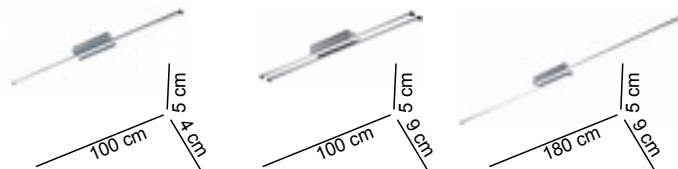

2212	2213	2214
AG, BO	AG, BO	AG, BO
LED LED 15W 2700K 1600lm 24V	LED LED 29W 2700K 3200lm 24V	LED LED 29W 2700K 3200lm 24V