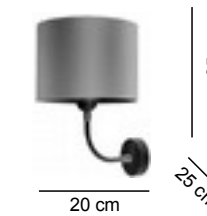

NICE C05	NICE W01	NICE W02	NICE W07	NICE W08
	CR+Crist., CR+Crist.part.Moka	BO	NS	TR	BO
	BG Plisse', MK Plisse'	BG, MK	BG, MK	BG, MK	BG, MK
	Ø50, h 10	Lg 35, Sp 10,50, h 20	Lg 18, Sp 10, h 13	Ø20, h 18	Lg 32, Sp 16, h 22
	LED FLUO HALO MAX 2x20W E27	LED FLUO HALO MAX 2x20W E27	LED FLUO HALO MAX 1x11W E14	LED FLUO HALO MAX 1x26W E27	LED FLUO HALO MAX 2x20W E27