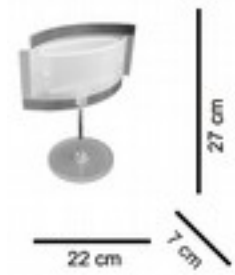

Collezione
SPRING

7207 LED   **7207 R7s**

NS	NS
V61, VTR, VMK	V61, VTR, VMK

LED	13W 2700K° 1200 lm 220V	LED	MAX 1x120W r7s 118mm

8145

NS
V61, VTR, VMK

LED	MAX 1x40W G9
FLUO	
HALO