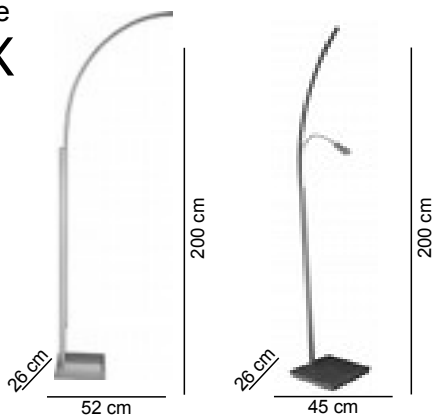

Collezione
FLEX

1178	1179
AG, BO	AG, BO, CA
LED LED 48W 2700K 3860lm 24V	LED LED 48W 2700K 3860lm 24V + LED 1W 4000K 180Lm 700mA Con interruttore on/off