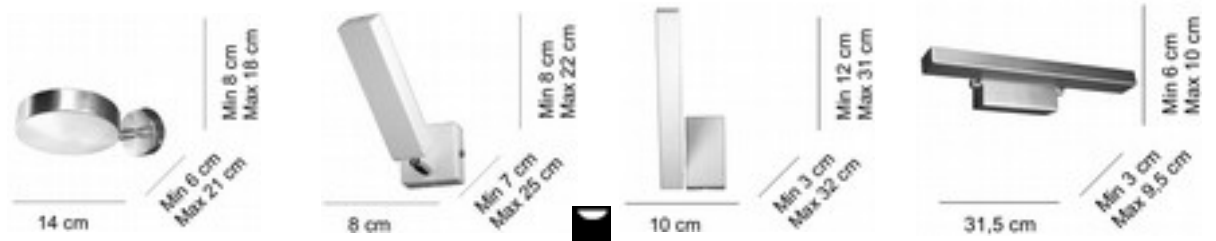

9482 BO V61

9458 G-LED NS V61

Collezione
G -LED

Apertura / accensione,
Chiusura / spegnimento,
Premendo la testa mobile

Opening / On,
Closing / Off,
Pushing the mobile
part of the Lamp

| 7210 SX | | 7211 DX | |
|------------|-----------------------------|------------|-----------------------------|
| | NS | | NS |
| LED | LED 1W 4000K 180lm 700mA | LED | LED 1W 4000K 180lm 700mA |
| | | | |
| | 108 mm | | 76 mm 176 mm |