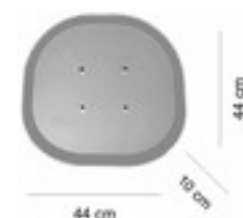

2198 G -LED		2199 FRAME		2200 G -LED		2201 G -LED	
	BO		BO		BO		BO
	V1		V61		VFA, VFO, V61, V2R		VFA, VFO, V61, V2R
2198 LED	LED 32W 3000K 2450lm 12V	2199 LED	LED 14W 3000K 1650lm 24V	2200 LED	LED 14W 3000K 1650lm 24V	2201 LED	LED 14W 3000K 1650lm 24V
2198	LED FLUO HALO MAX 2x52W E27	2199	LED FLUO HALO MAX 2x52W E27	2200	LED FLUO HALO MAX 2x52W E27	2201	LED FLUO HALO MAX 2x52W E27