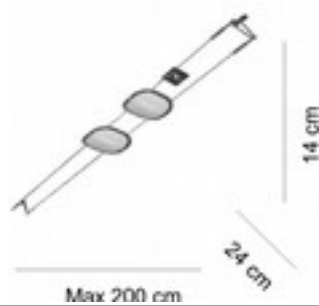

2202 G -LED		2203 G -LED	
	NS		NS
	VFA, VFO, V61, V2R		VFA, VFO, V61, V2R
13W LED	LED 13W 3000K 1200lm 220V	13W LED	2 X LED 13W 3000K 1200lm 220V
BIS 17W LED	LED 17W 3000K 1800lm 220V	BIS 17W LED	2 X LED 17W 3000K 1800lm 220V

	2202/2203 KIT-S			NS
KIT n°1 tendifune/cable stretcher				
	2202/2203 KIT-P			NS
KIT n°2 tendifune/cable stretcher				
	2202/2203 KIT-R			NS
KIT n°2 reggifune/cable holder				
	2202/2203 KIT-L 13W			NS
POWERLED 13W 3000 K° 1200lm Lunghezza cavi elettrici/ cable length: cm 200				
	2202/2203 KIT-L 17W			NS
POWERLED 17W 3000 K° 1800lm Lunghezza cavi elettrici/ cable length: cm 200				
	2202/2203 KIT-F 200			n° 2 x cm 200
	2202/2203 KIT-F 300			n° 2 x cm 300
	2202/2203 KIT-F 500			n° 2 x cm 500
	2202/2203 KIT-A			NS
Alimentatore 220V Power supply 220V