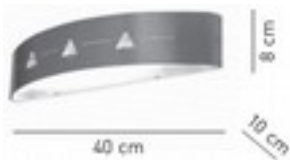

7157

CR, NS

Swarovski Strass con particolari cristallo o nero

LED FLUO HALO MAX 2x60W G9

7165

BO, FA, FO

LED FLUO HALO MAX 2x60W G9

7158