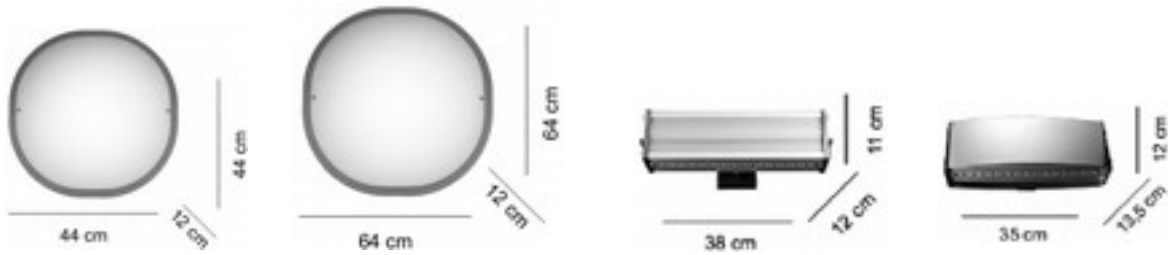

2204 G -LED		2205 G -LED		7199 G -LED		7200 G -LED	
	BO		BO		AL + NS		AL + NS
	VFA, VFO, V1B		VFA, VFO, V1B				
2204 LED	LED 14W 3000K 1650lm 24V	2205 LED	LED 32W 3000K 2450lm 12V	LED	LED 32W 3000K 3520lm 12V	LED	LED 32W 3000K 3520lm 12V
2204 E27	LED FLUO HALO MAX 2x52W E27	2205 E27	LED FLUO HALO MAX 2x52W E27