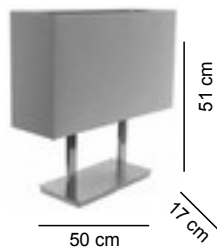

NICE T01	NICE T02	NICE T03	NICE T04	NICE T05
NS	NS	NS	TR	TR
BG, MK	BG, MK	BG, MK	BG, MK	BG, MK
Lg 18, Sp 10, h 13	Lg 50, Sp 17, h 30	Ø50, h 30	Ø30, h 22	Ø20, h 18
LED FLUO HALO MAX 1x11W E14	LED FLUO HALO MAX 3x26W E27	LED FLUO HALO MAX 1x26W E27	LED FLUO HALO MAX 1x26W E27	LED FLUO HALO MAX 1x26W E27