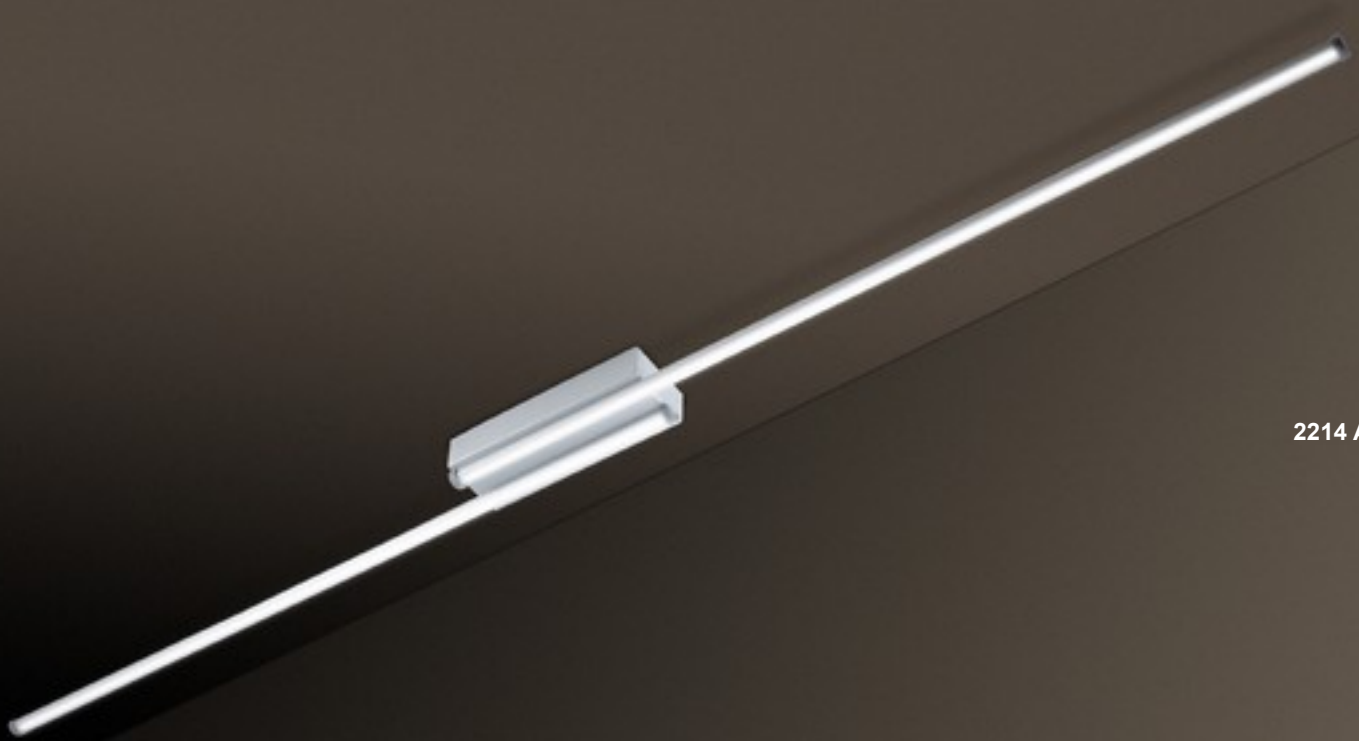

7227 BO

7227 CA

2214 AG