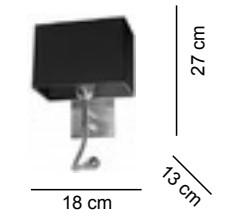

NICE W09	NICE W10	NICE W11	NICE W12	NICE W13
	CR+Cristallo	NS	NS	NS	NS
	BG, MK	BG, MK	BG, MK	BG, MK	BG, MK
	Lg 35, Sp 10, h 20	Lg 18, Sp 10, h 13	Lg 18, Sp 10, h 13	Lg 18, Sp 10, h 13	Lg 18, Sp 10, h 13
	LED FLUO HALO MAX 2x20W E27	LED FLUO HALO MAX 1x11W E14 + LED 1W 4000K 180lm 700mA	LED FLUO HALO MAX 1x11W E14 + LED 1W 4000K 180lm 700mA	LED FLUO HALO MAX 1x11W E14 + LED 1W 4000K 180lm 700mA	LED FLUO HALO
		Pulsante per accensione separata spot LED	Pulsante per accensione separata spot LED		Pulsante per accensione separata spot LED