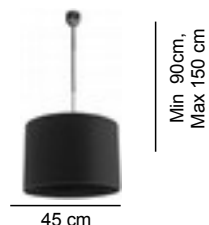

NICE T06	SWEET T01	SWEET T02	NICE S01	NICE S01 T
NS+V6, CR + V6	AV	AV	NS	CR
BG, MK, TR,	BO Plisse'	BO Plisse'	BG, MK	BG, MK
Lg 24, Sp 11, h 25	Ø25, h 22	Ø36, h 25	Ø45, h 30	Ø45, h 30
LED FLUO HALO MAX 1x11W E14	LED FLUO HALO MAX 1x26W E27	LED FLUO HALO MAX 1x26W E27	LED FLUO HALO MAX 1x26W E27	LED FLUO HALO MAX 1x26W E27