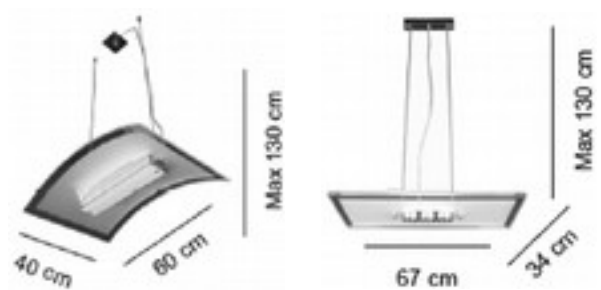

9456 G -LED		9457 G -LED	
	AL + NS		AG
	V61		V61
LED	LED 32W 3000K 3520lm 12V	LED	LED 2 X 1W 4000K 360lm 700mA
			+ 3 x MAX 50W GU10

Finiture strutture: AG Argento brillante - AL Alluminio naturale - BO Bianco - NL Nichel lucido - NS Nichel satinato

Finiture vetri: V1 Bianco/Extra bianco - V1B Serigrafato bianco - V1X Bianco lucido - V2R Ambra Serigrafato - V6 Trasparente - V61 Trasparente parzialmente satinato - V6V Viola - V78 Arancio - VFA Foglia argento - VFO Foglia oro - VMK - Moka - VTR Tortora