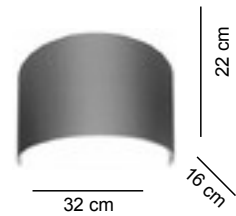

NICE C05	NICE W01	NICE W02	NICE W07	NICE W08
	CR+Crist., CR+Crist.part.Moka	BO	NS	TR	BO
	BG Plisse', MK Plisse'	BG, MK	BG, MK	BG, MK	BG, MK
	Ø50, h 10	Lg 35, Sp 10,50, h 20	Lg 18, Sp 10, h 13	Ø20, h 18	Lg 32, Sp 16, h 22
	LED FLUO HALO MAX 2x20W E27	LED FLUO HALO MAX 2x20W E27	LED FLUO HALO MAX 1x11W E14	LED FLUO HALO MAX 1x26W E27	LED FLUO HALO MAX 2x20W E27