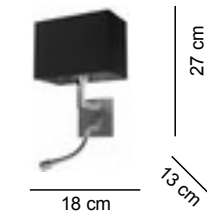

NICE W09	NICE W10	NICE W11	NICE W12	NICE W13
	CR+Cristallo	NS	NS	NS	NS
	BG, MK	BG, MK	BG, MK	BG, MK	BG, MK
	Lg 35, Sp 10, h 20	Lg 18, Sp 10, h 13	Lg 18, Sp 10, h 13	Lg 18, Sp 10, h 13	Lg 18, Sp 10, h 13
	LED FLUO HALO MAX 2x20W E27	LED FLUO HALO MAX 1x11W E14 + LED 1W 4000K 180lm 700mA	LED FLUO HALO MAX 1x11W E14 + LED 1W 4000K 180lm 700mA	LED FLUO HALO MAX 1x11W E14 + LED 1W 4000K 180lm 700mA	LED FLUO HALO
		Pulsante per accensione separata spot LED	Pulsante per accensione separata spot LED		Pulsante per accensione separata spot LED