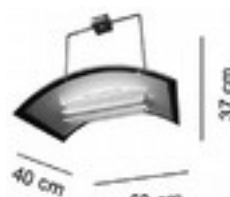

| 2181 FRAME | | 2181 bis FRAME | | 2196 G -LED | | 2197 G -LED | |
|-----------------|-----------------------------|-----------------|-----------------------------|-----------------|-----------------------------|-----------------|-----------------------------|
| | BO | | BO | | AL + NS | | BO |
| | VFA, VFO, VMK, VTR, V78 | | VFA, VFO, VMK, VTR, V78 | | V61 | | V1 |
| 2181 LED | LED 14W 3000K 1650lm 24V | 2181 LED | LED 14W 3000K 1650lm 24V | 2196 LED | LED 32W 3000K 3520lm 12V | 2197 LED | LED 32W 3000K 2450lm 12V |
| 2181 | LED FLUO HALO MAX 2x52W E27 | 2181 | LED FLUO HALO MAX 2x52W E27 | 2196 | LED FLUO HALO MAX 2x52W E27 | 2197 | LED FLUO HALO MAX 2x52W E27 |