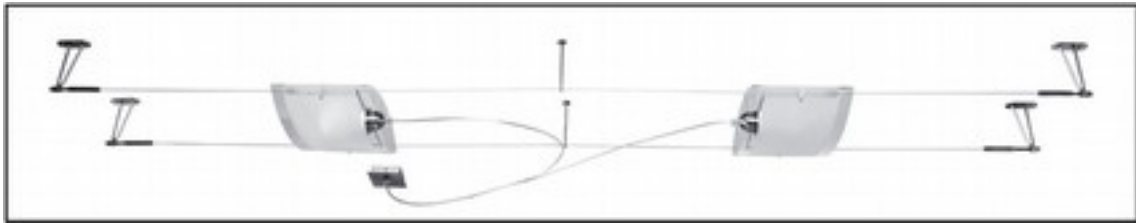

Esempi – Solutions as following